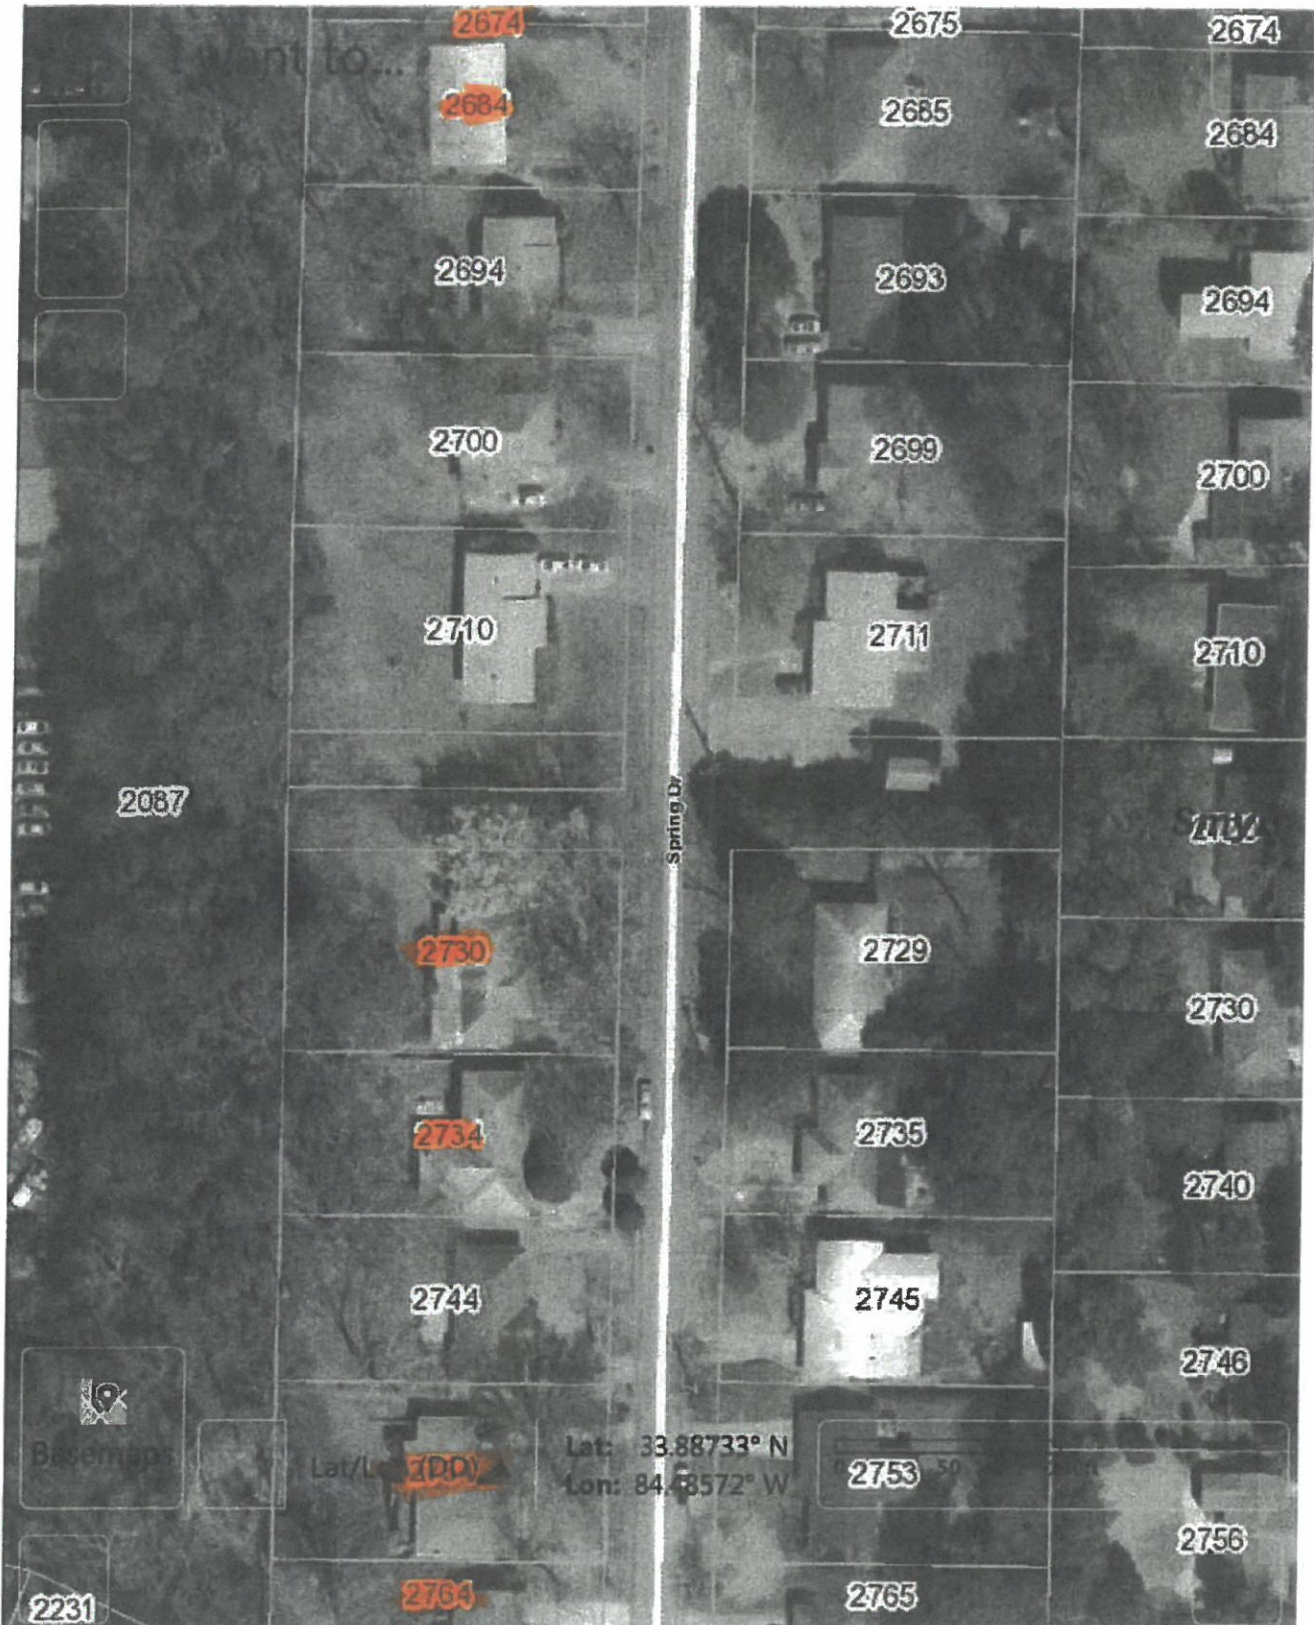

Ward 2 Highlighted

Petition to approve speed tables on Spring Drive

Steven Jones
770-630-9218

Petition Summary and background	
Action petitioned for	

Printed Name	Signature	Address	Comment	Date
JUSTIN MILLS	[Signature]	2800 SPINDE COURT BA 5000	in favor	8/17/17
CHRIS LOPEZ	[Signature]	2284 SPRING DR	WFAVOR	8-17-17
MATEA WHITLEY	[Signature]	2794 Spring Dr	in favor	8-14-17
Thomas Stewart	[Signature]	2734 Spring Dr SE	in favor	8-17-17
Richard Blak	[Signature]	2603 Spring Dr	in favor	8-17-17
Ben				
Robert Surason	[Signature]	2793 Spaw Dr SE	All for	8/18/17
Jane Vekspus	[Signature]	2824 Spring Dr SE	In favor	8/18/17
Luis Tido Garcia	[Signature]	2818 Spring Dr	In favor	08/19/17
Sarah McInerney	[Signature]	2685 Spring Dr.	In favor	8/22/17
Al Berman	[Signature]	2684 Spaw Dr	In favor	08-22-17
Kay Beals	[Signature]	2745 Spring Dr.	In favor	9/13/2017

ward 2 highlighted

Map Changed. Center latitude: 33.8843 ° North, Center longitude: 84.4867 ° West. Visible

My Neighborhood: Cobb County, Georgia

North
Ward 2 Highlighted

Map Changed. Center latitude: 33.8863 ° North. Center longitude: 84.4866 ° West. Visible
My Neighborhood: Cobb County, Georgia

North
Ward 2 Highlighted

Map Changed. Center latitude: 33.8881 ° North. Center longitude: 84.4868 ° West. Visible
My Neighborhood: Cobb County, Georgia