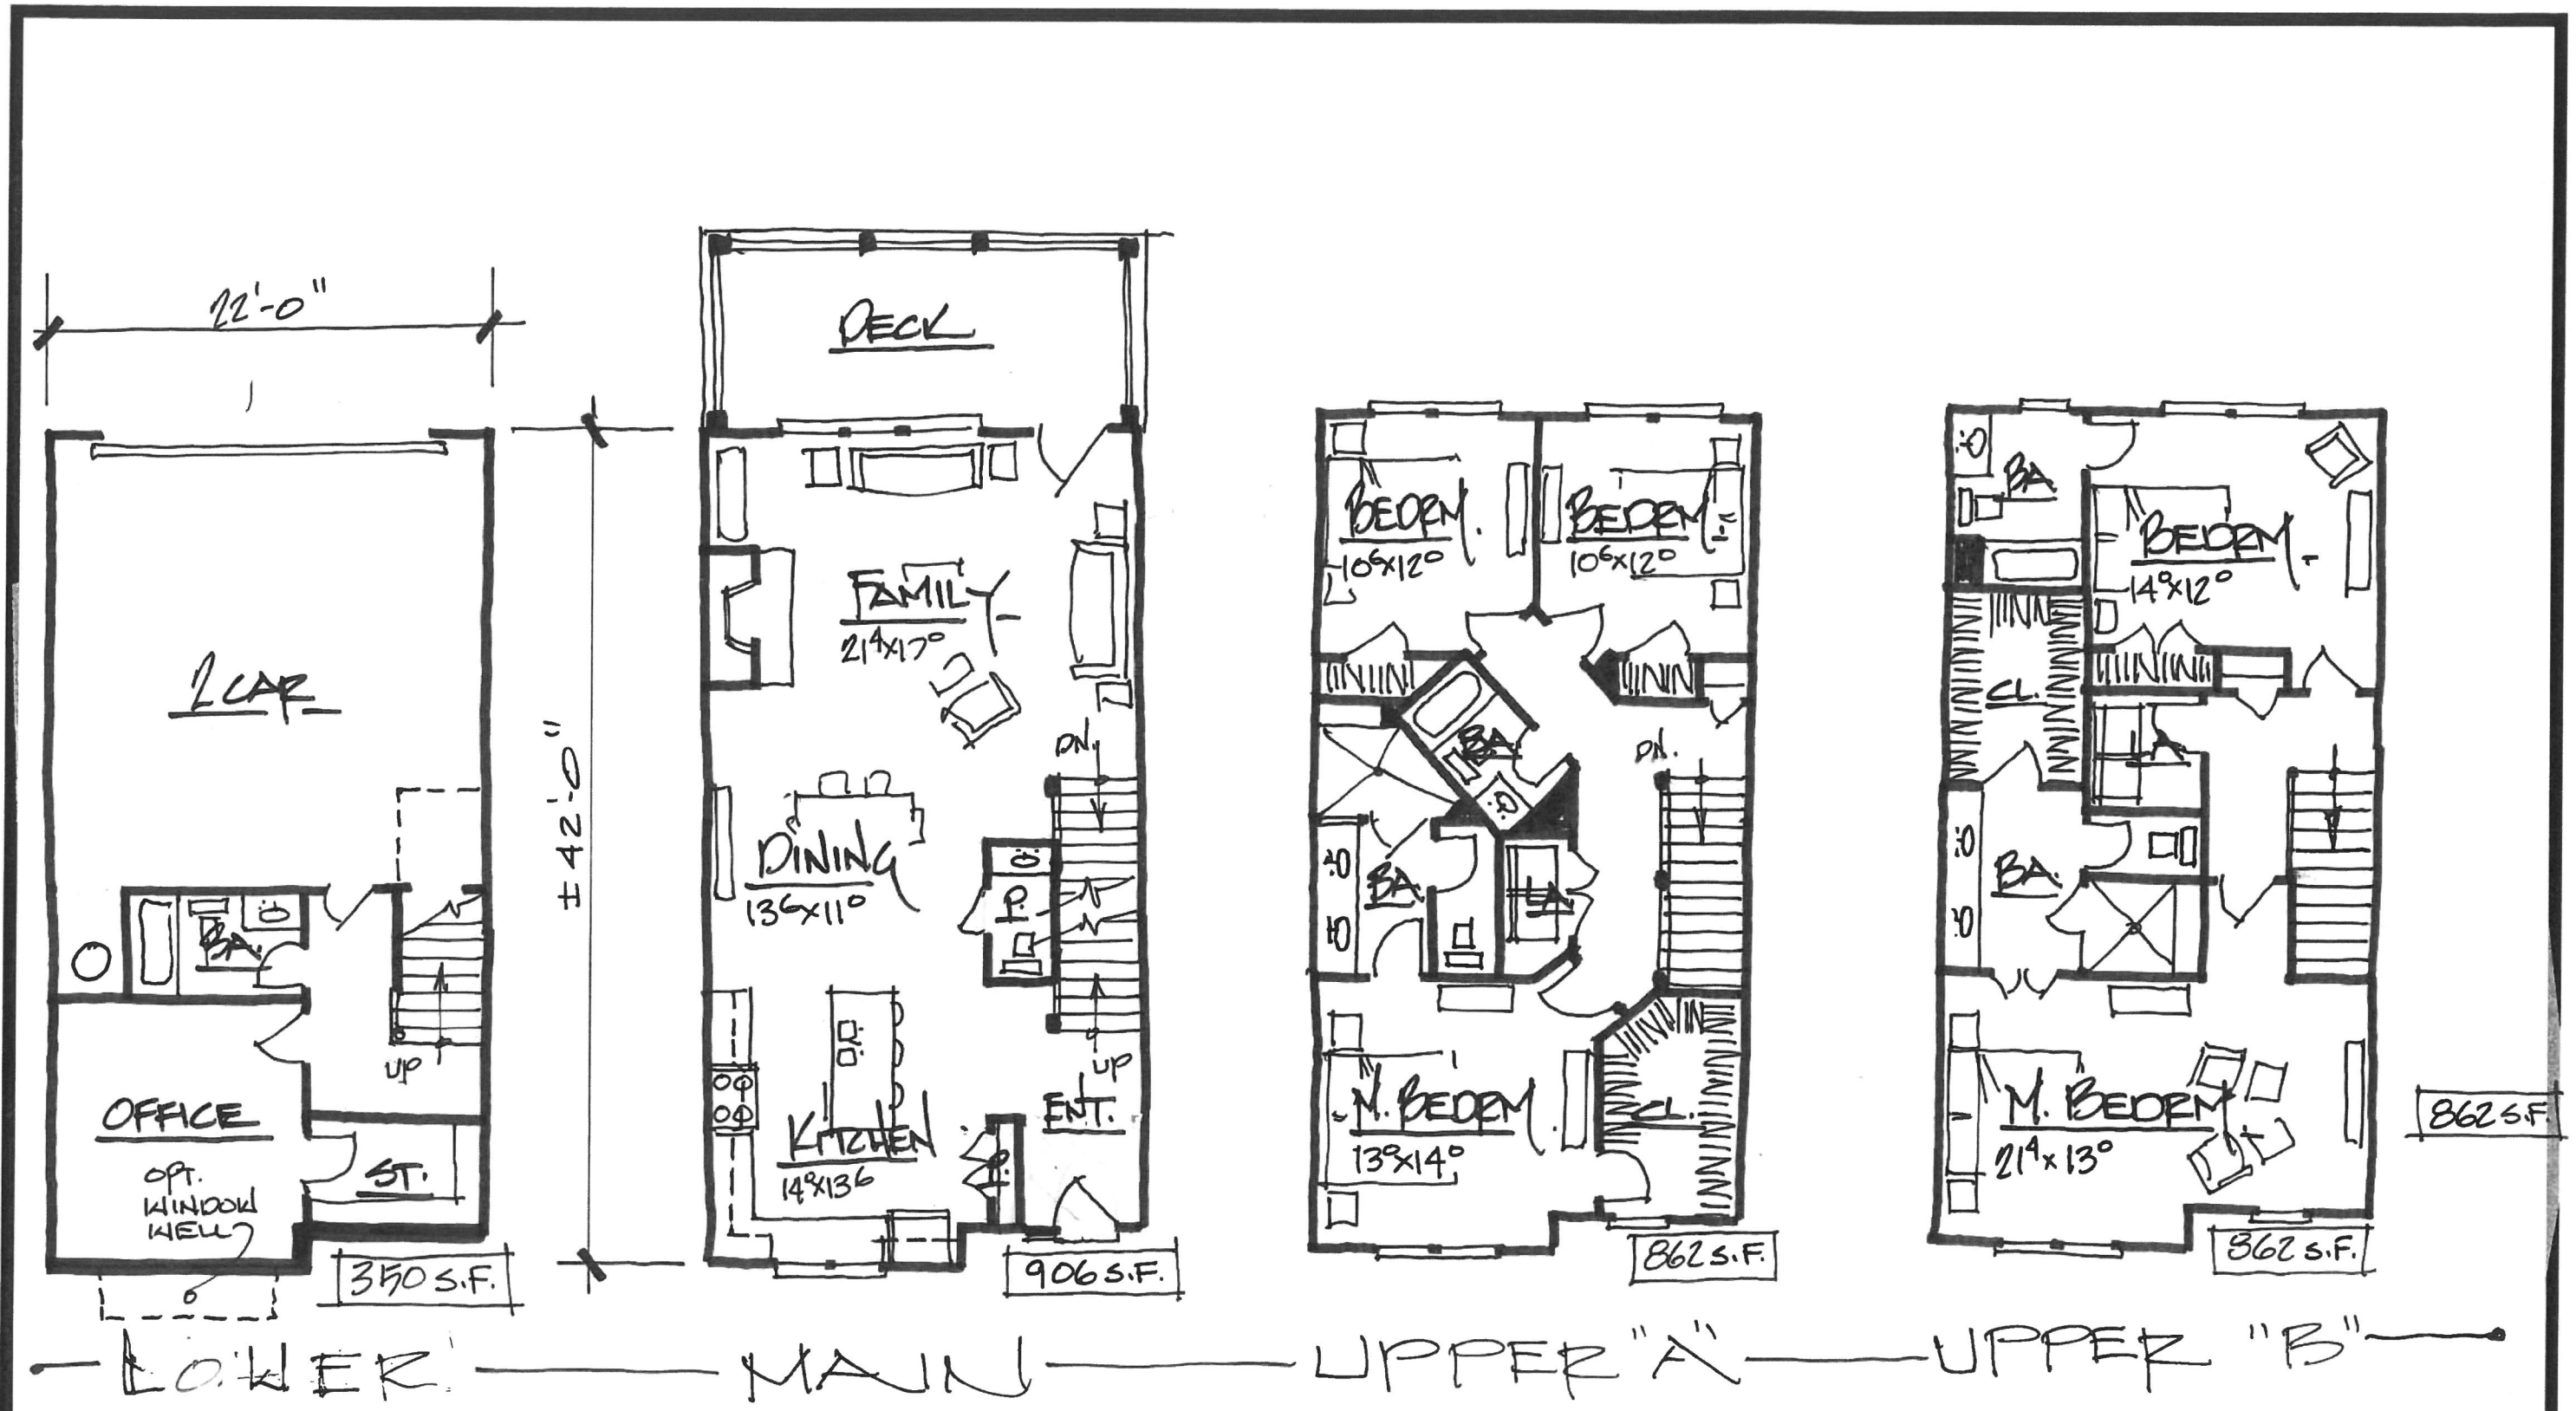

The information contained in this document is the exclusive property of Caldwell Cline Architects and Designers and cannot be used or reproduced in any manner without the expressed consent of the owner.

DAVID WEEKLEY HOMES

FLOOR PLAN

CALDWELL • CLINE
ARCHITECTS • DESIGNERS
222 CRESCENT CIRCLE MARIETTA GA 30064
PHONE 770-424-3882 678-668-8930 FAX