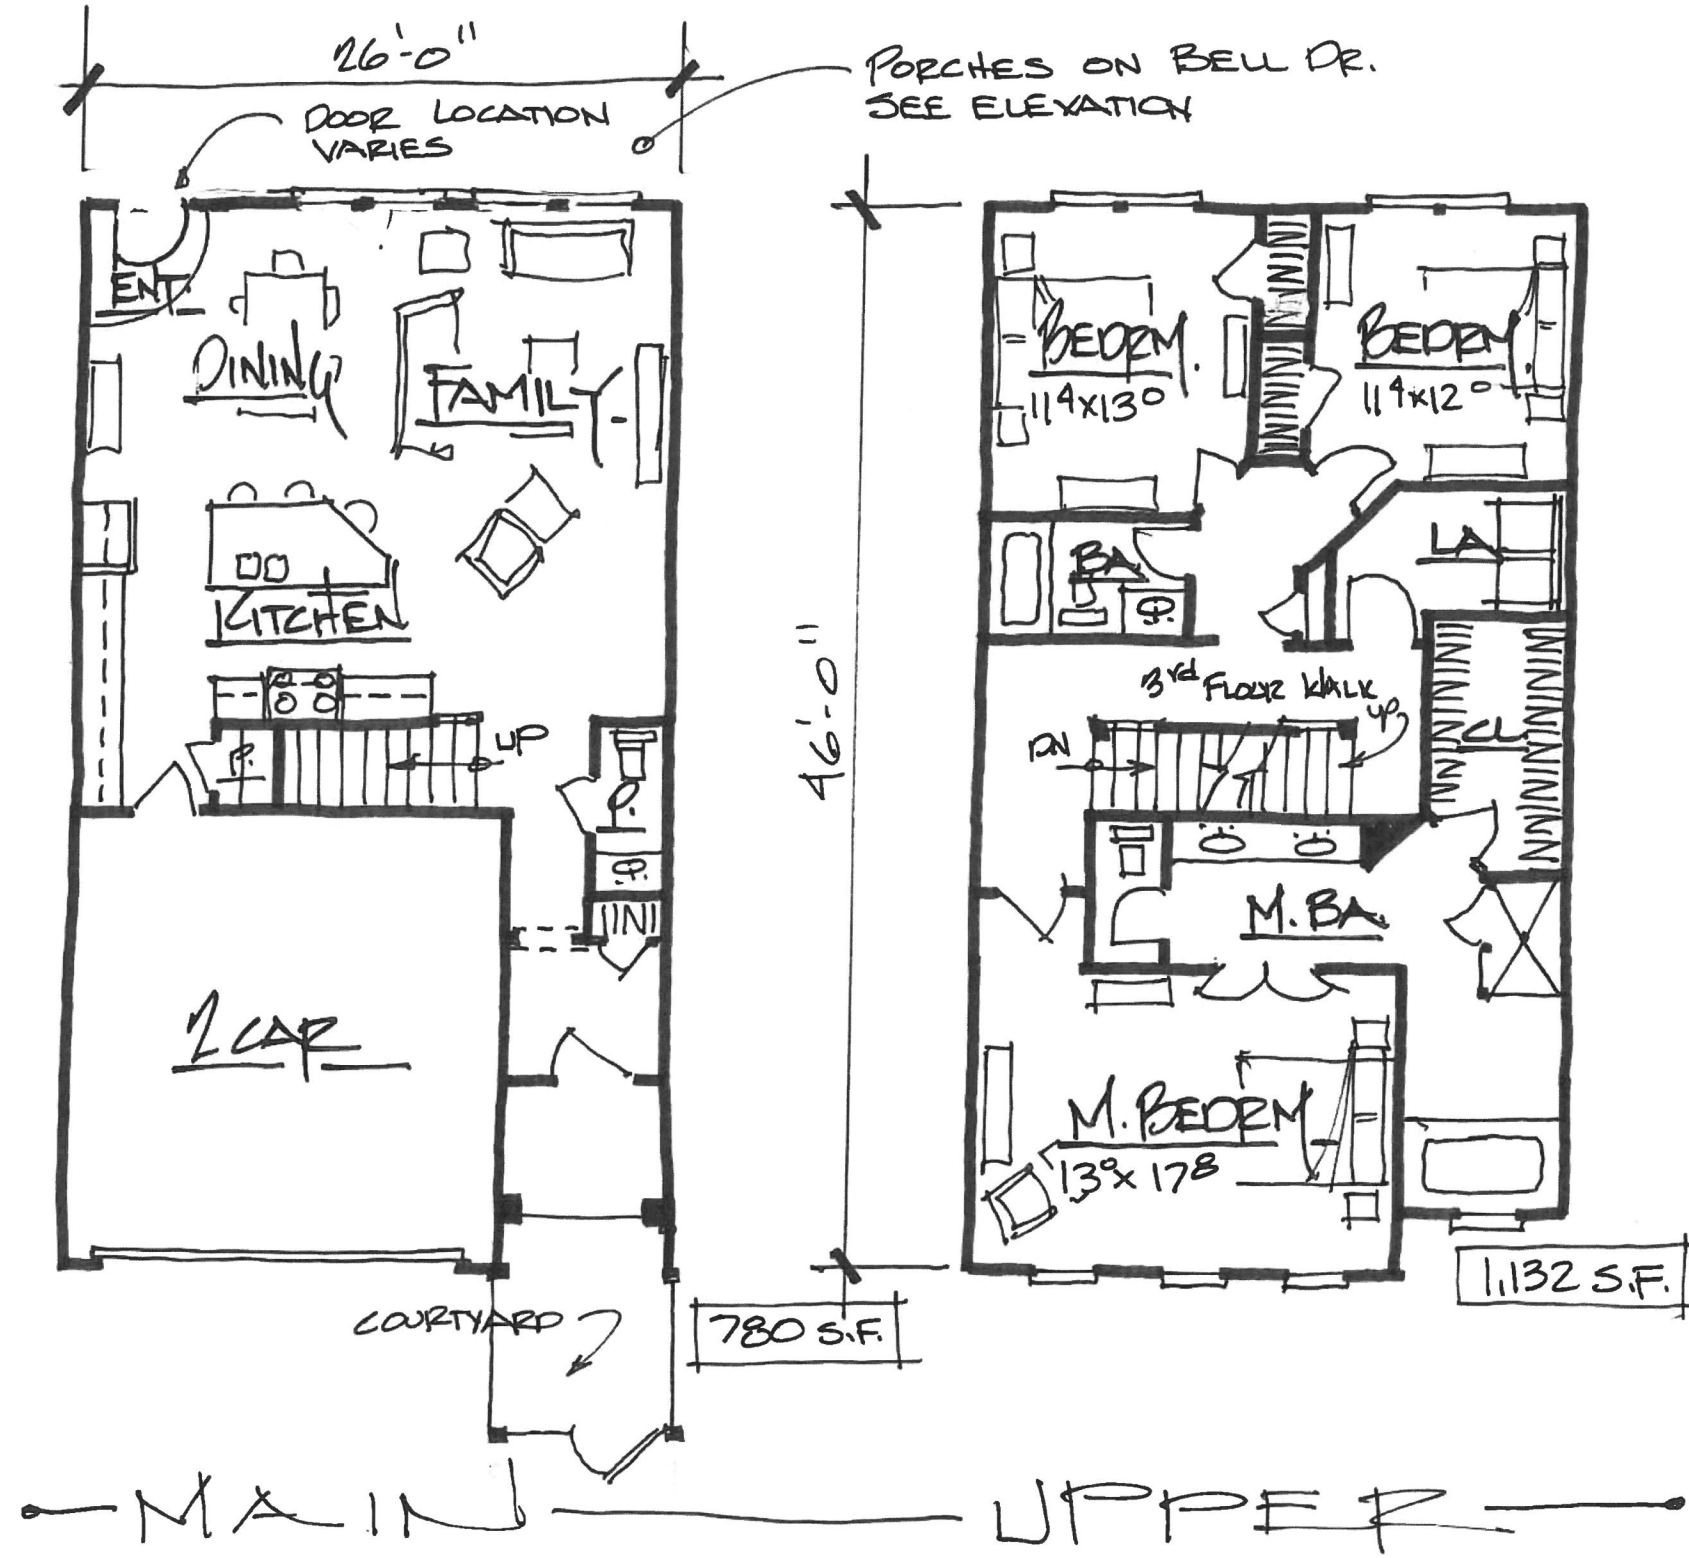

The information contained in this document is the exclusive property of Caldwell Cline Architects and Designers and cannot be used or reproduced in any manner without the expressed consent of the owner.

DAVID WEEKLEY HOMES

FLOOR PLAN
26' WIDE PRODUCT - BELL DRIVE

CALDWELL • CLINE
ARCHITECTS • DESIGNERS
222 CRESCENT CIRCLE MARIETTA GA 30064
PHONE 770-424-3882 678-668-8930 FAX