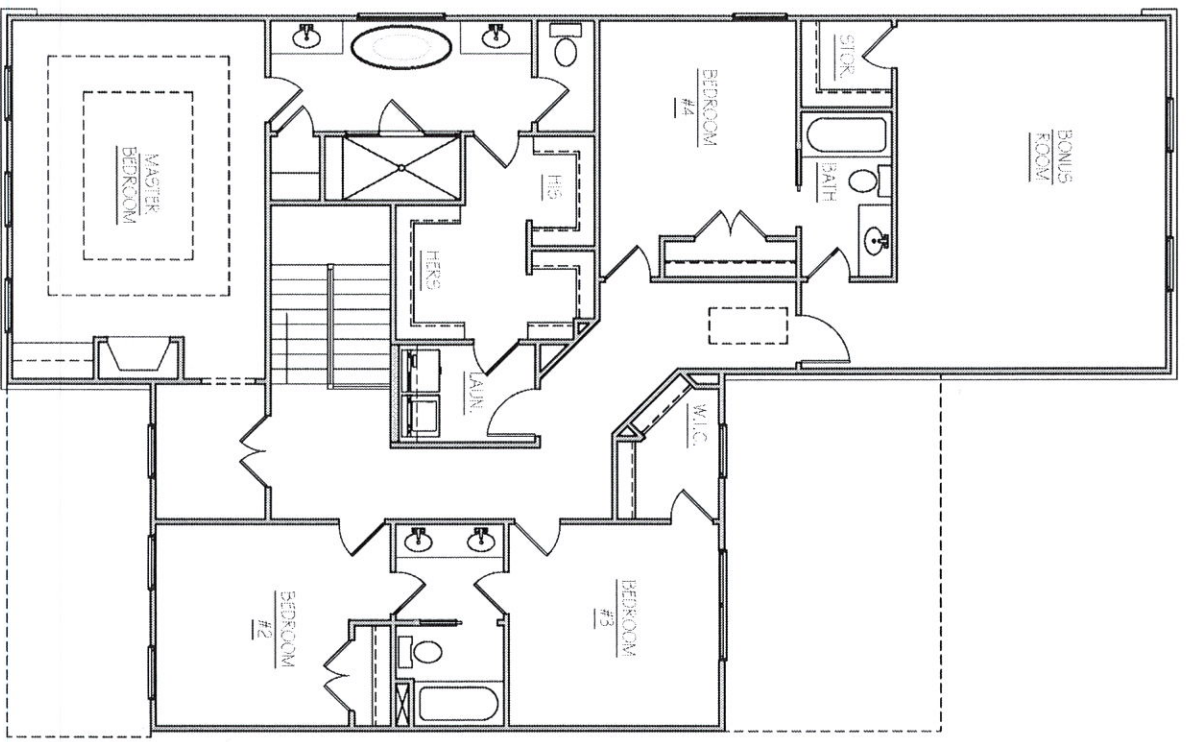

The Laurel

Epic Homes
884 Madison Grove Lane • Marietta, Georgia 30064
770-231-7719

Epic Homes in its sole discretion, reserves the right to modify and change these features in order to improve the homes. This is for information only and is not a part of a legal contract and is subject to errors, omissions and change.