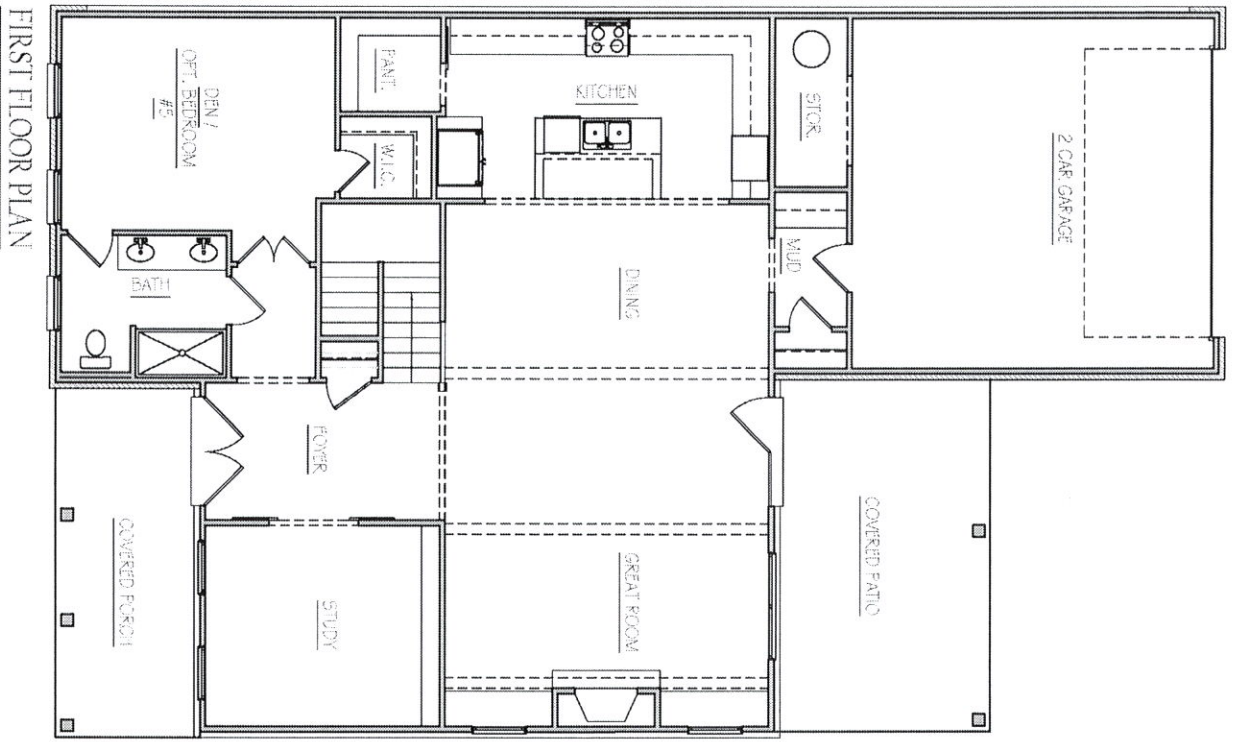

The Laurel

Epic Homes
884 Madison Grove Lane • Marietta, Georgia 30064
770-231-7719

Epic Homes in its sole discretion, reserves the right to modify and change these features in order to improve the homes. This is for information only and is not a part of a legal contract and is subject to errors, omissions and change.