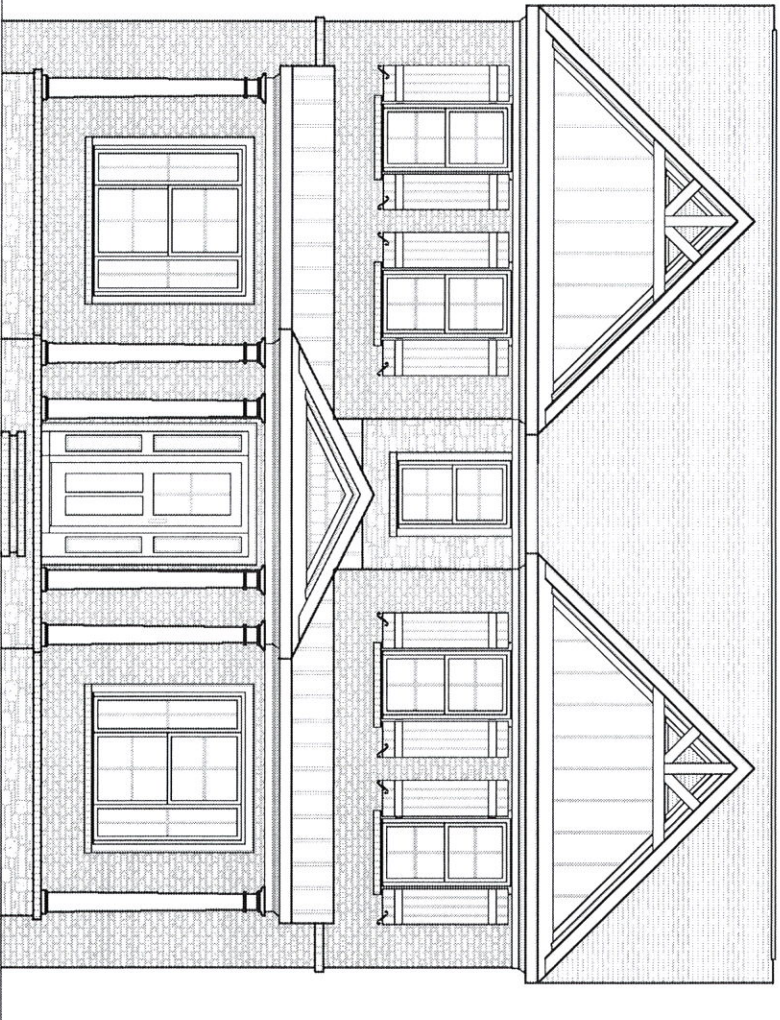

The Thornfield

FRONT ELEVATION "A"

Epic Homes

884 Madison Grove Lane • Marietta, Georgia 30064
770-231-7719

Epic Homes in its sole discretion, reserves the right to modify and change these features in order to improve the homes. This is for information only and is not a part of a legal contract and is subject to errors, omissions and change.