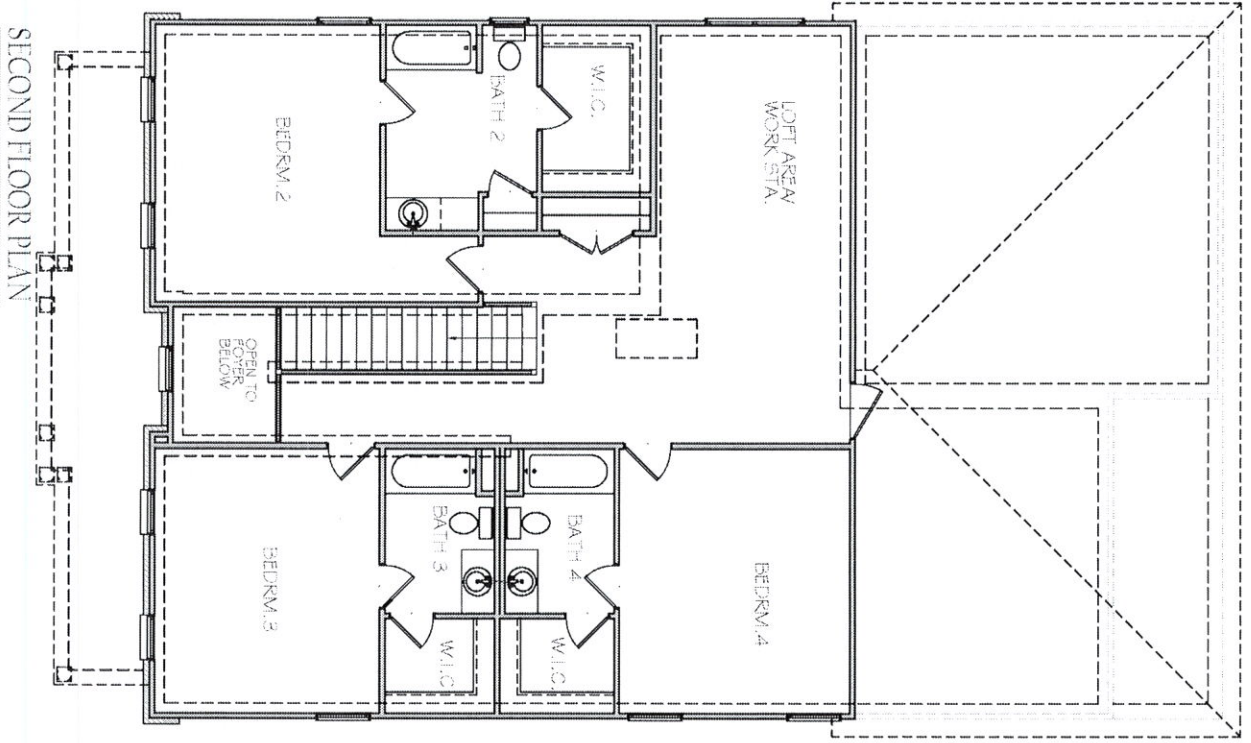

Epic Homes in its sole discretion, reserves the right to modify and change these features in order to improve the homes. This is for information only and is not a part of a legal contract and is subject to errors, omissions and change.