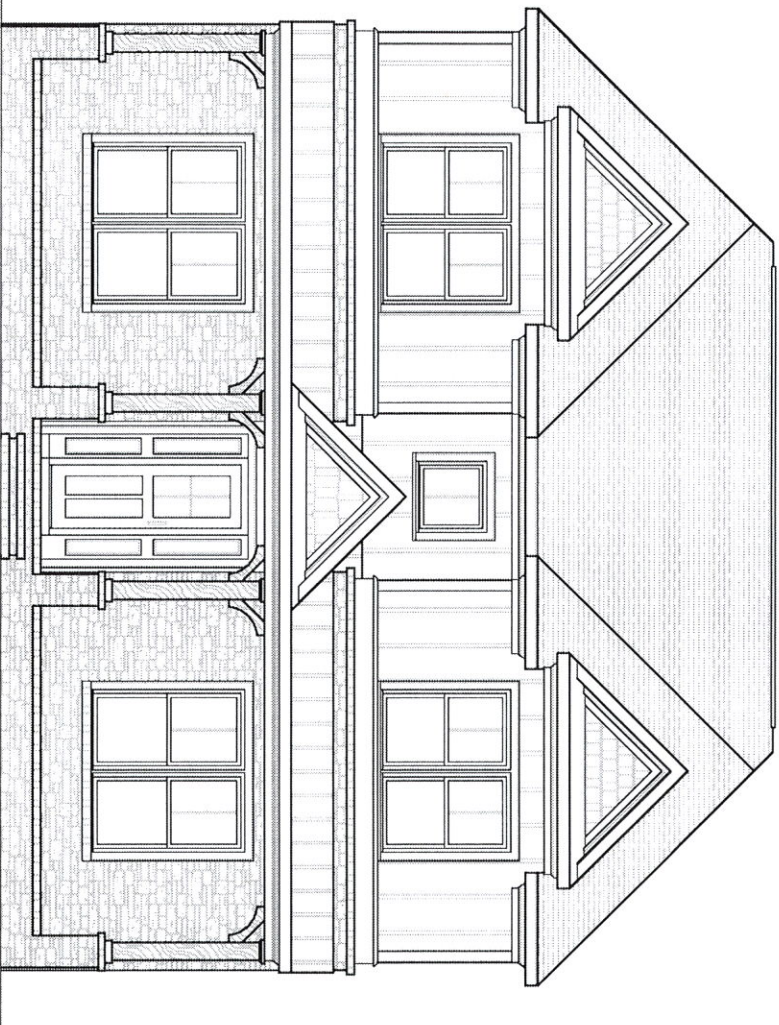

The Thornfield

FRONT ELEVATION "A"

Epic Homes

884 Madison Grove Lane • Marietta, Georgia 30064
770-231-7719

Epic Homes in its sole discretion, reserves the right to modify and change these features in order to improve the homes. This is for information only and is not a part of a legal contract and is subject to errors, omissions and change.

The Thornfield

FRONT ELEVATION "B"

Epic Homes

884 Madison Grove Lane • Marietta, Georgia 30064
770-231-7719

Epic Homes in its sole discretion, reserves the right to modify and change these features in order to improve the homes. This is for information only and is not a part of a legal contract and is subject to errors, omissions and change.