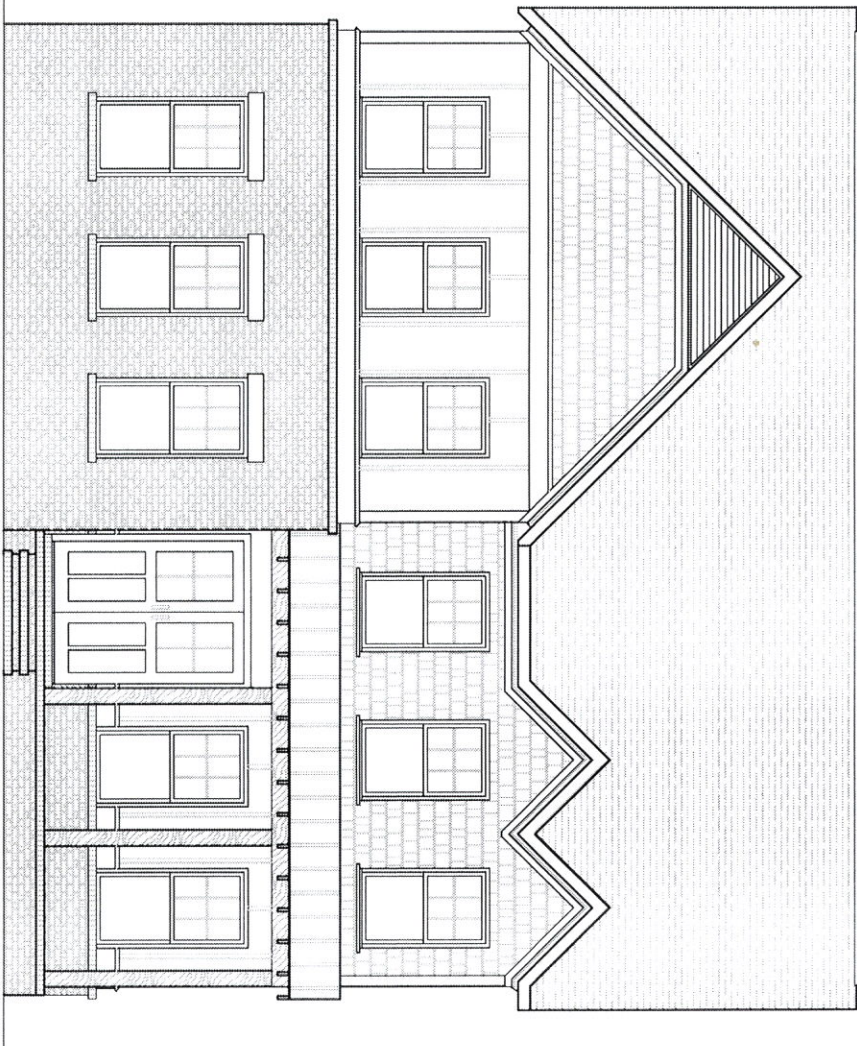

The Laurel

Elevation 'A'

Epic Homes

884 Madison Grove Lane • Marietta, Georgia 30064

770-231-7719

Epic Homes in its sole discretion, reserves the right to modify and change these features in order to improve the homes. This is for information only and is not a part of a legal contract and is subject to errors, omissions and change.