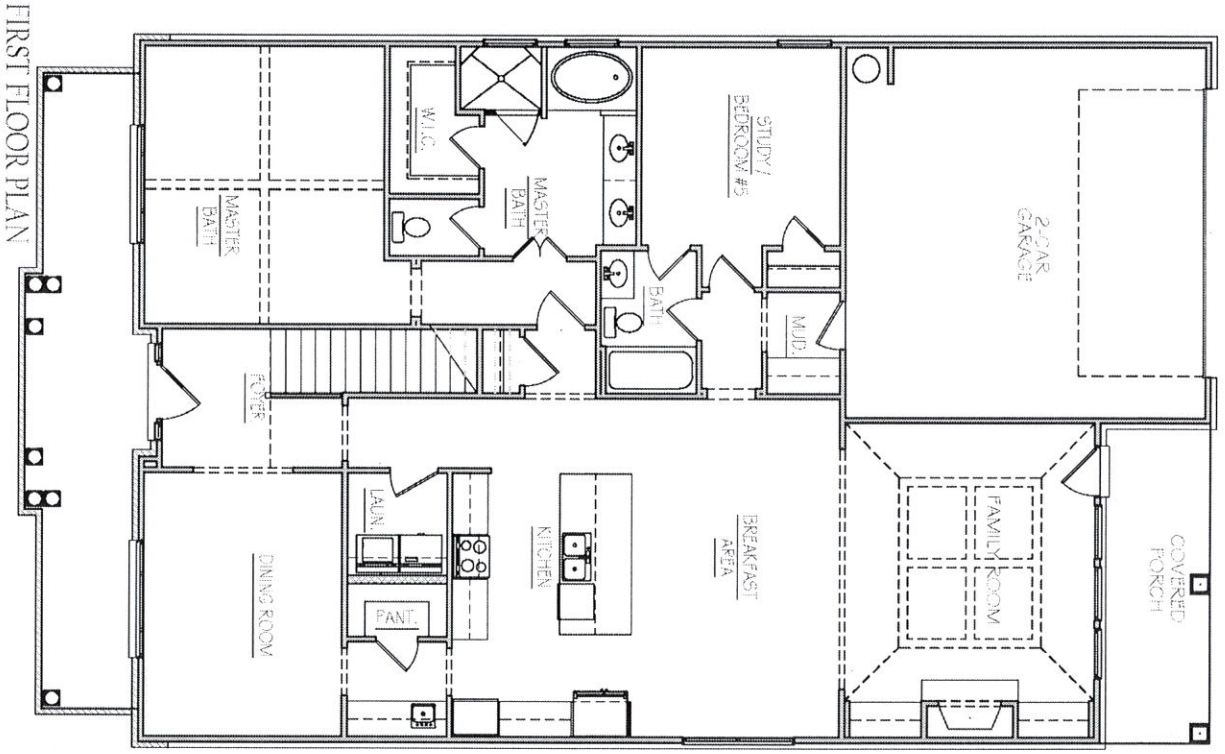

The Thornfield

884 Madison Grove Lane • Marietta, Georgia 30064
770-231-7719

Epic Homes