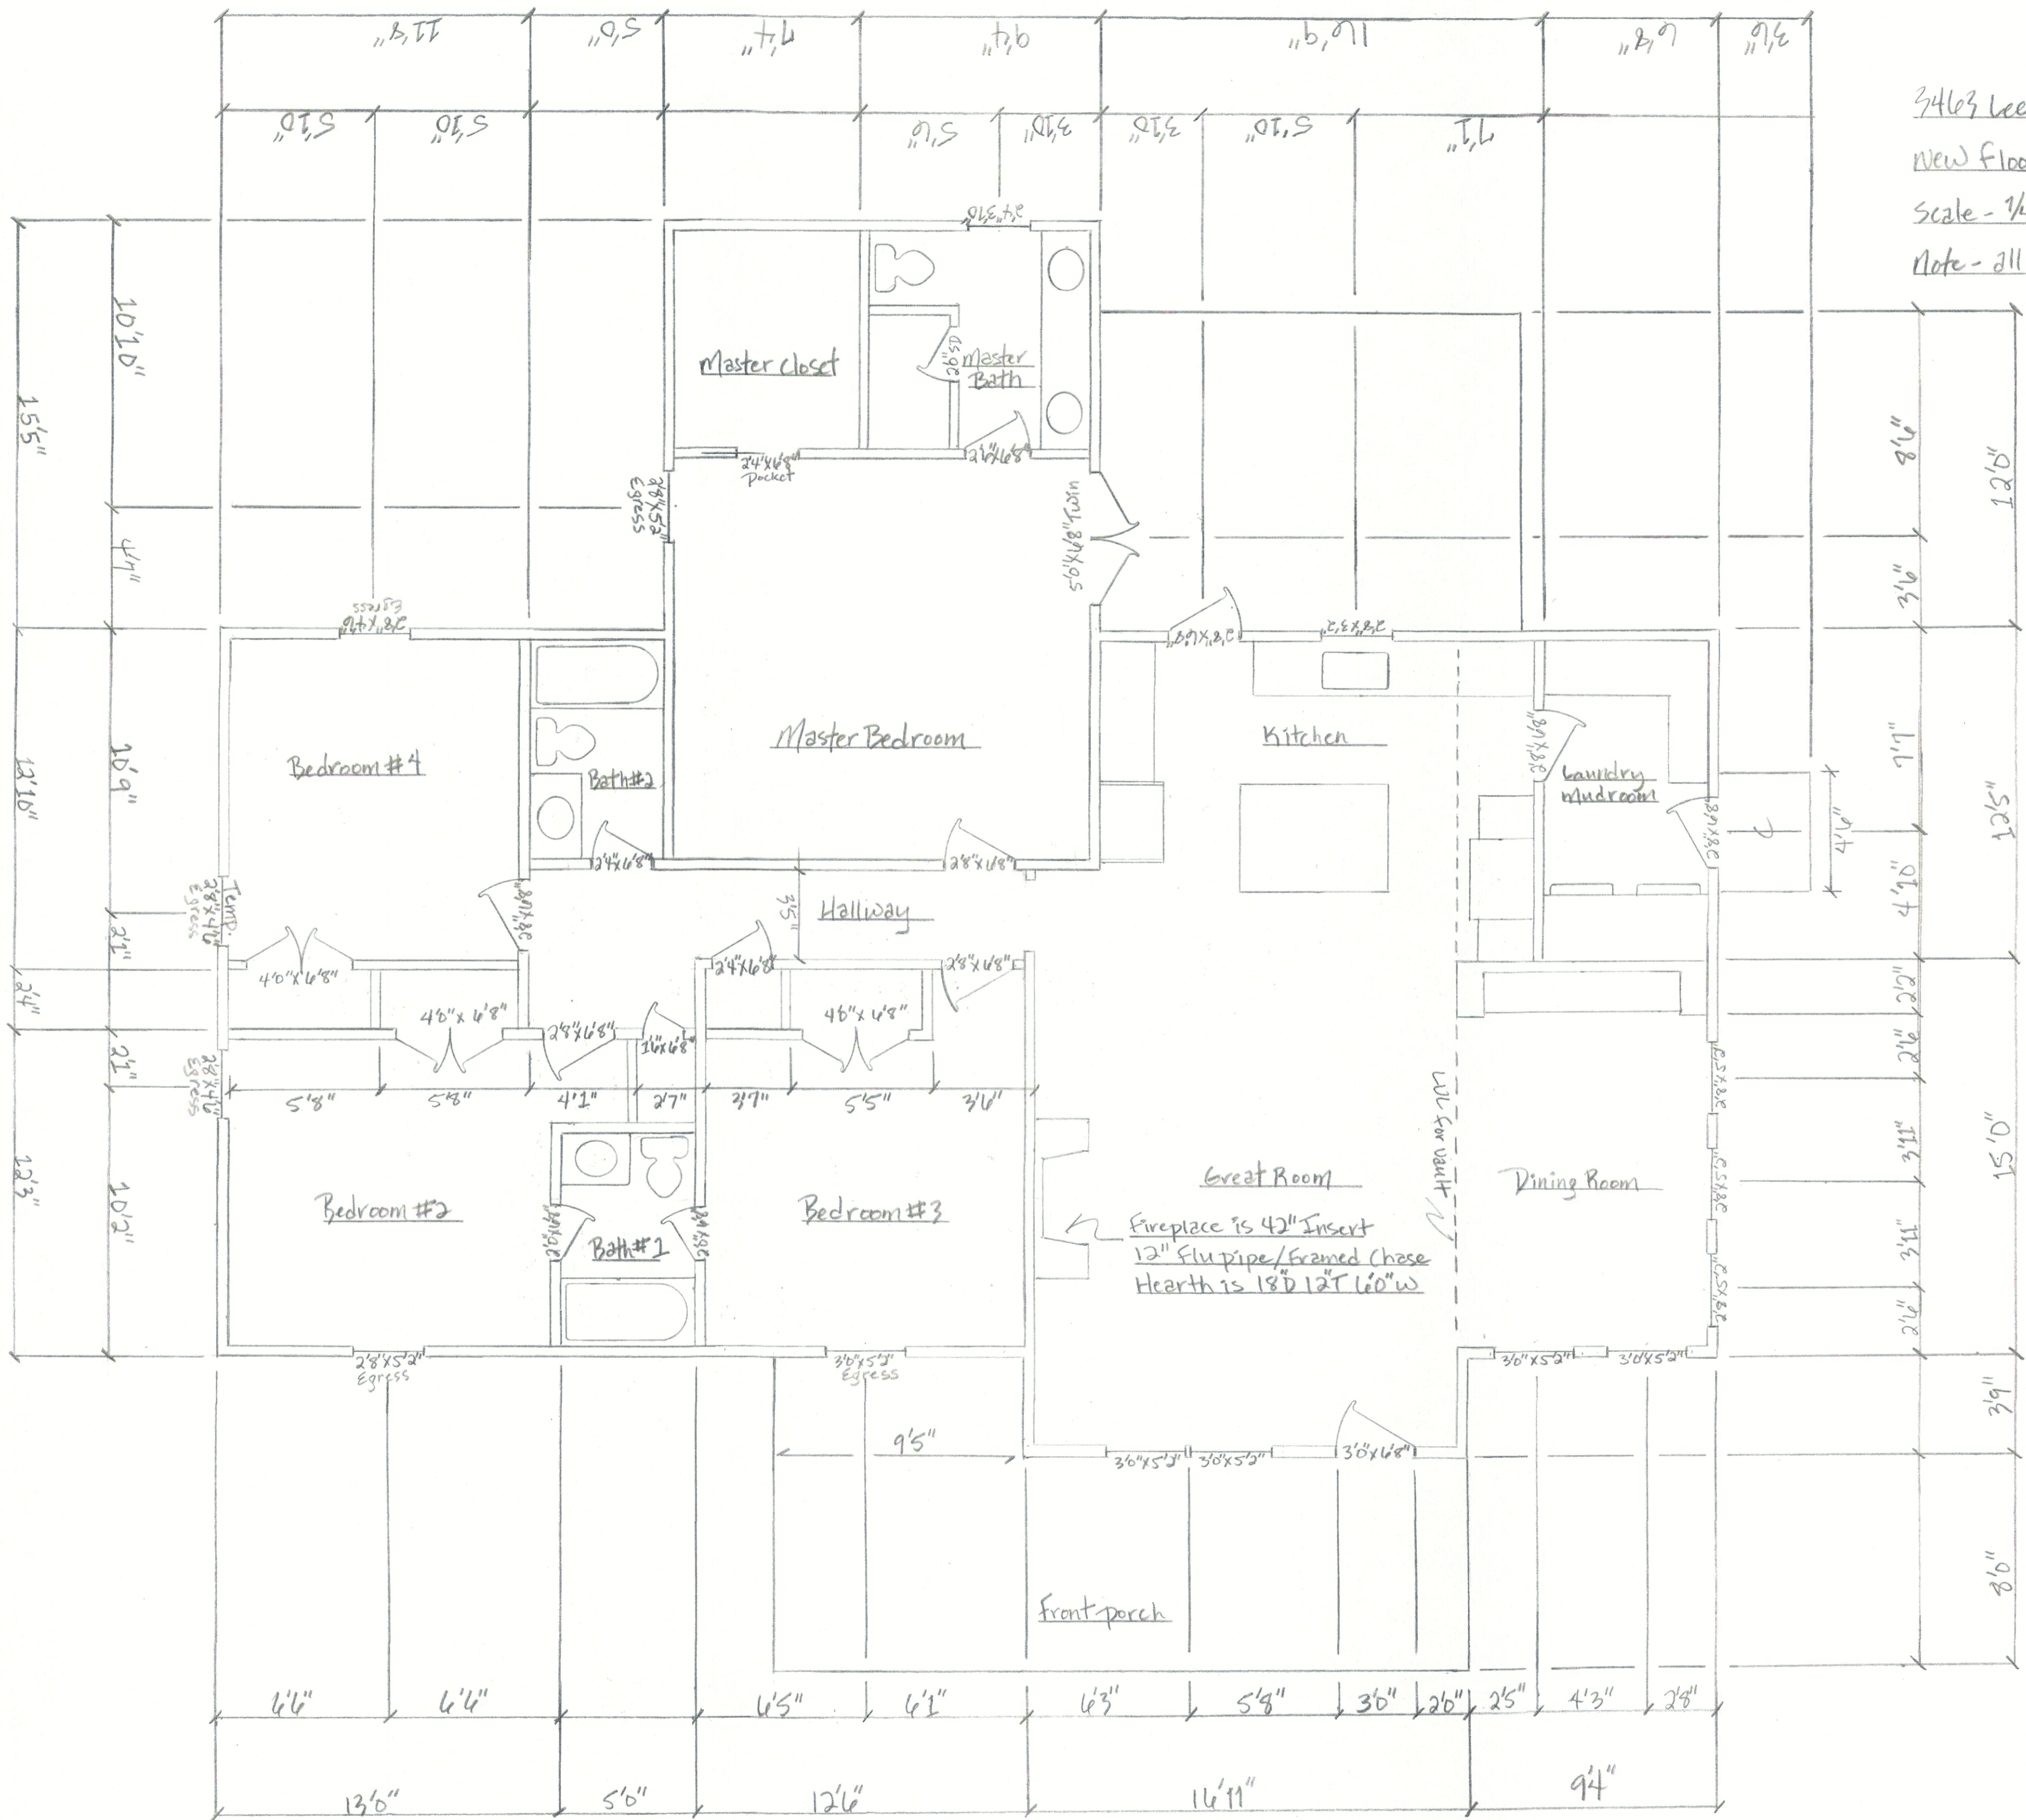

3463 Lee St Smyrna 30080  
 New floor plan/Single floor  
 Scale - 1/4" = 1'0"  
 Note - all windows are wood

Fireplace is 42" Insert  
 12" Flu pipe/Framed Chase  
 Hearth is 18" D 12" L 60" W

W.C. for vault