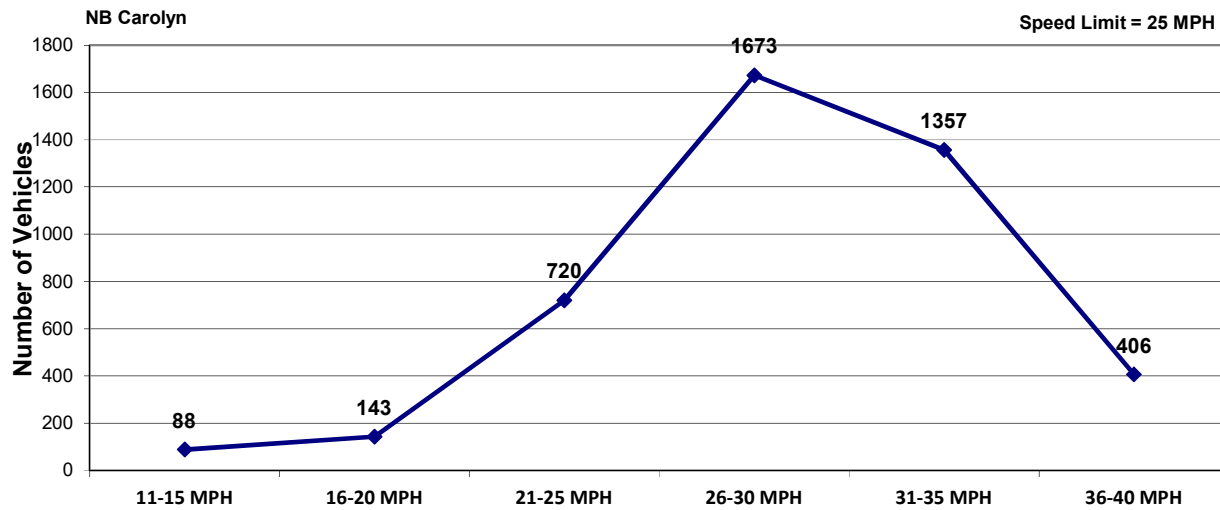

Vehicle and Speed Violator Counts

Tot. Vehicles

Week (7 days): 5/7/2018 - 5/13/2018

Daily Average Speeds

Week (7 days): 5/7/2018 - 5/13/2018

Daily Average Speeds vs. 85th Percentile Speeds

■ Avg. Speed
■ 85th pct Speed

Week (7 days): 5/7/2018 - 5/13/2018

Weekly Speed Summary - Vehicle Counts

Week (7 days): 5/7/2018 - 5/13/2018

Percentage of Vehicles Speeding

Week (7 days): 5/7/2018 - 5/13/2018

Vehicle Count by Peak Speed Bins

Week (7 days): 5/7/2018 - 5/13/2018

Vehicle Count by Avg. Speed Bins

Week (7 days): 5/7/2018 - 5/13/2018

Avg. vs. Peak Speeds by Percentage

Week (7 days): 5/7/2018 - 5/13/2018