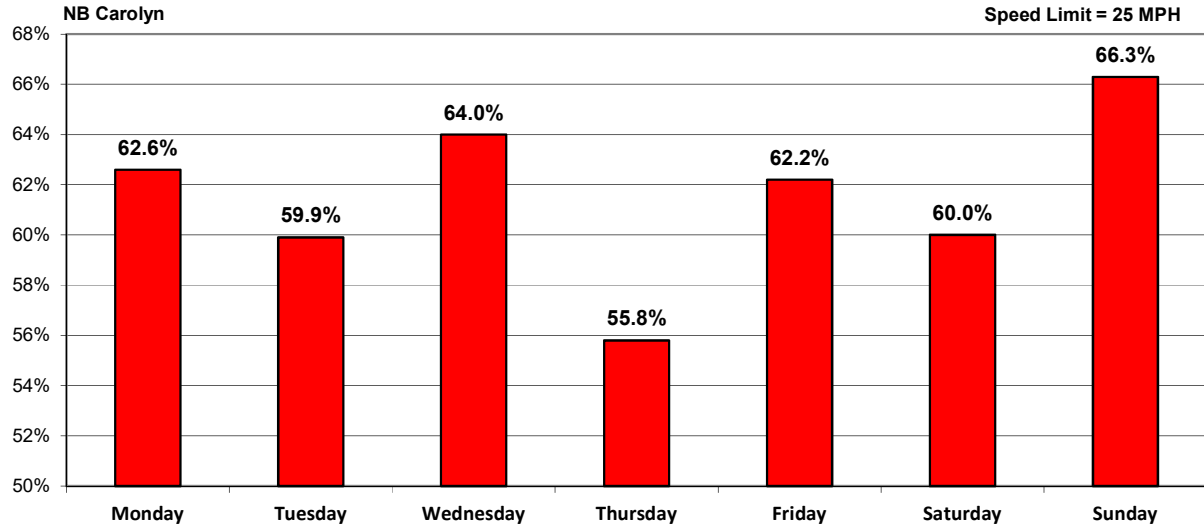

Vehicle and Speed Violator Counts

Tot. Vehicles

Week (7 days): 5/7/2018 - 5/13/2018

Daily Average Speeds

Week (7 days): 5/7/2018 - 5/13/2018

Daily Average Speeds vs. 85th Percentile Speeds

■ Avg. Speed
■ 85th pct Speed

Week (7 days): 5/7/2018 - 5/13/2018

Weekly Speed Summary - Vehicle Counts

Week (7 days): 5/7/2018 - 5/13/2018

Percentage of Vehicles Speeding

Week (7 days): 5/7/2018 - 5/13/2018

Vehicle Count by Peak Speed Bins