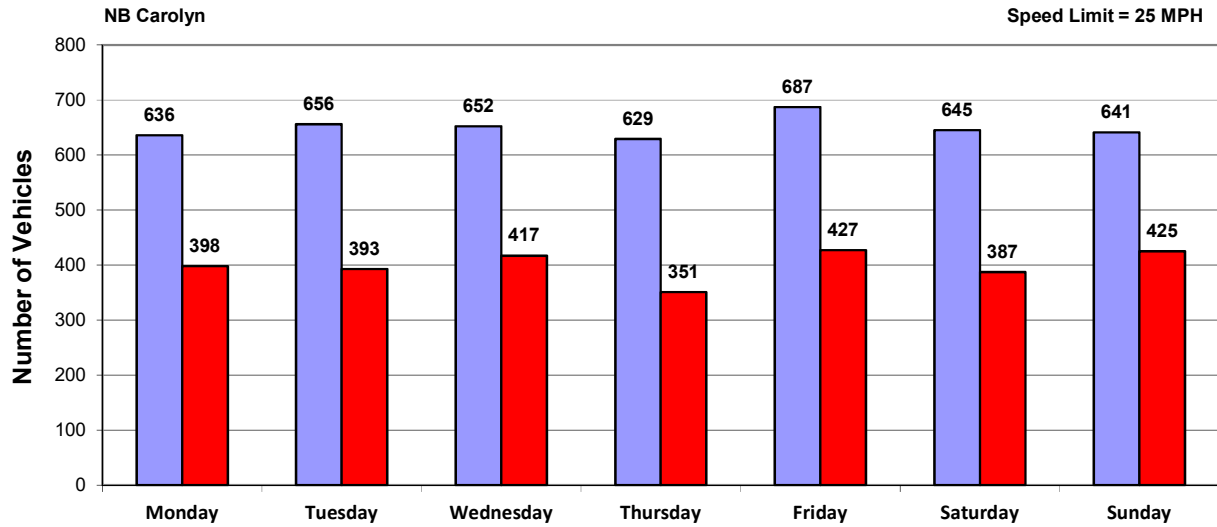

Vehicle and Speed Violator Counts

Tot. Vehicles

Week (7 days): 5/7/2018 - 5/13/2018

Daily Average Speeds

Week (7 days): 5/7/2018 - 5/13/2018

Daily Average Speeds vs. 85th Percentile Speeds

■ Avg. Speed
■ 85th pct Speed

Week (7 days): 5/7/2018 - 5/13/2018

Weekly Speed Summary - Vehicle Counts

Week (7 days): 5/7/2018 - 5/13/2018

Percentage of Vehicles Speeding

Week (7 days): 5/7/2018 - 5/13/2018

Vehicle Count by Peak Speed Bins

Week (7 days): 5/7/2018 - 5/13/2018

Vehicle Count by Avg. Speed Bins

Week (7 days): 5/7/2018 - 5/13/2018

Avg. vs. Peak Speeds by Percentage

Week (7 days): 5/7/2018 - 5/13/2018