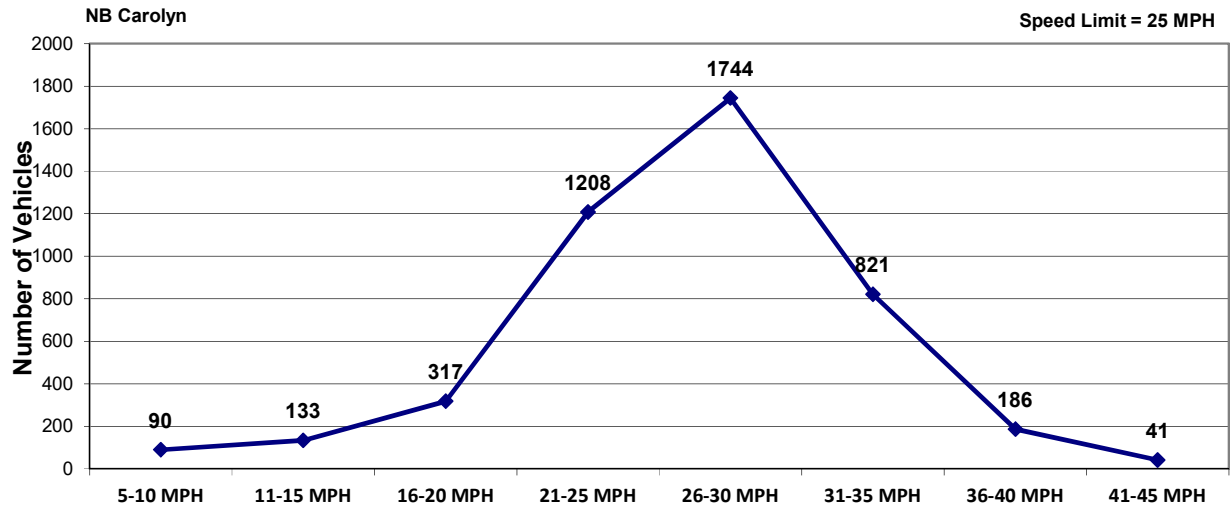

Vehicle and Speed Violator Counts

Tot. Vehicles

Week (7 days): 5/7/2018 - 5/13/2018

Daily Average Speeds

Week (7 days): 5/7/2018 - 5/13/2018

Daily Average Speeds vs. 85th Percentile Speeds

■ Avg. Speed
■ 85th pct Speed

Week (7 days): 5/7/2018 - 5/13/2018

Weekly Speed Summary - Vehicle Counts

Week (7 days): 5/7/2018 - 5/13/2018

Percentage of Vehicles Speeding

Week (7 days): 5/7/2018 - 5/13/2018

Vehicle Count by Peak Speed Bins

Week (7 days): 5/7/2018 - 5/13/2018

Vehicle Count by Avg. Speed Bins

Week (7 days): 5/7/2018 - 5/13/2018

Avg. vs. Peak Speeds by Percentage

Week (7 days): 5/7/2018 - 5/13/2018