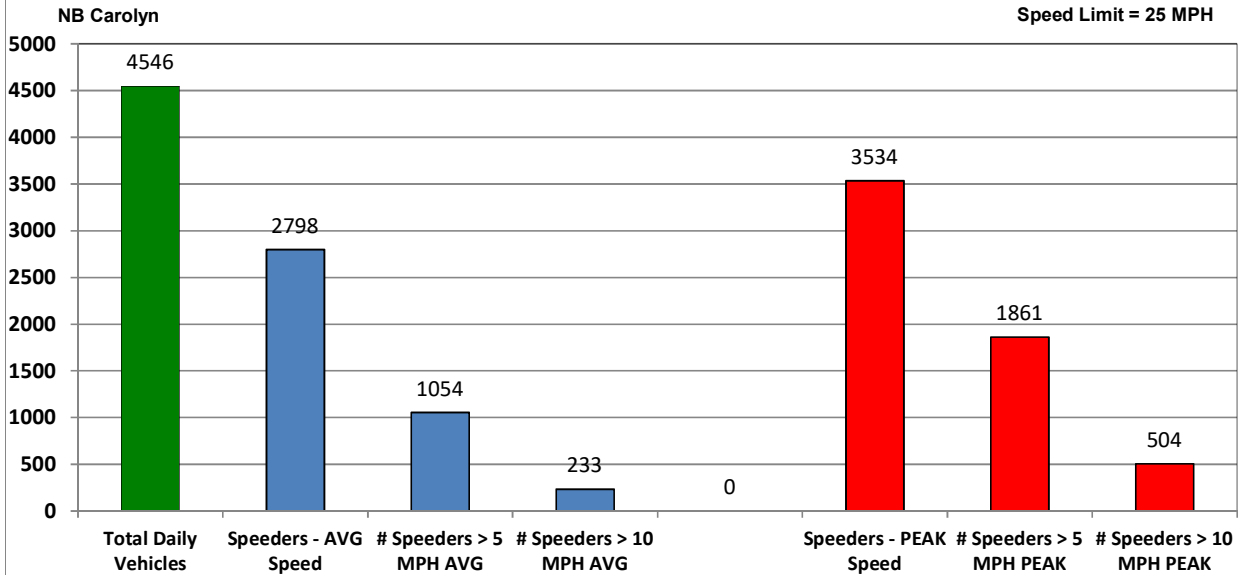

Vehicle and Speed Violator Counts

Tot. Vehicles

Week (7 days): 5/7/2018 - 5/13/2018

Daily Average Speeds

Week (7 days): 5/7/2018 - 5/13/2018

Daily Average Speeds vs. 85th Percentile Speeds

■ Avg. Speed
■ 85th pct Speed

Week (7 days): 5/7/2018 - 5/13/2018

Weekly Speed Summary - Vehicle Counts

Week (7 days): 5/7/2018 - 5/13/2018

Percentage of Vehicles Speeding

Week (7 days): 5/7/2018 - 5/13/2018

Vehicle Count by Peak Speed Bins

Week (7 days): 5/7/2018 - 5/13/2018

Vehicle Count by Avg. Speed Bins

Week (7 days): 5/7/2018 - 5/13/2018

Avg. vs. Peak Speeds by Percentage

Week (7 days): 5/7/2018 - 5/13/2018