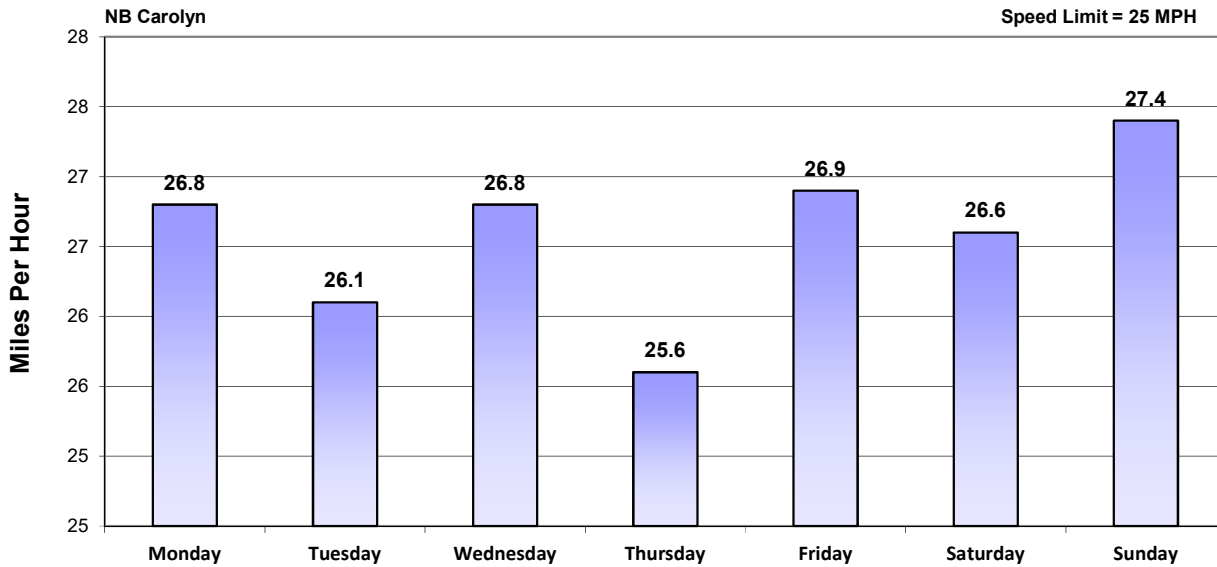

Vehicle and Speed Violator Counts

Tot. Vehicles

Week (7 days): 5/7/2018 - 5/13/2018

Daily Average Speeds

Week (7 days): 5/7/2018 - 5/13/2018

Daily Average Speeds vs. 85th Percentile Speeds

■ Avg. Speed
■ 85th pct Speed

Week (7 days): 5/7/2018 - 5/13/2018

Weekly Speed Summary - Vehicle Counts

Week (7 days): 5/7/2018 - 5/13/2018

Percentage of Vehicles Speeding

Week (7 days): 5/7/2018 - 5/13/2018

Vehicle Count by Peak Speed Bins

Week (7 days): 5/7/2018 - 5/13/2018

Vehicle Count by Avg. Speed Bins

Week (7 days): 5/7/2018 - 5/13/2018

Avg. vs. Peak Speeds by Percentage

Week (7 days): 5/7/2018 - 5/13/2018