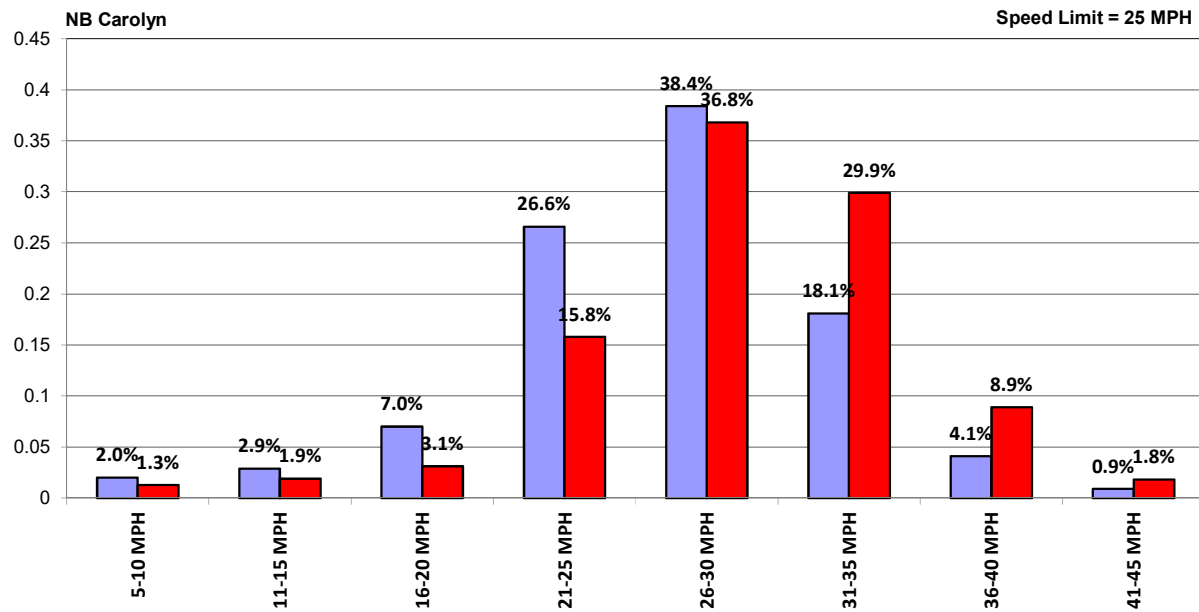

Avg. vs. Peak Speeds by Percentage

Week (7 days): 5/7/2018 - 5/13/2018