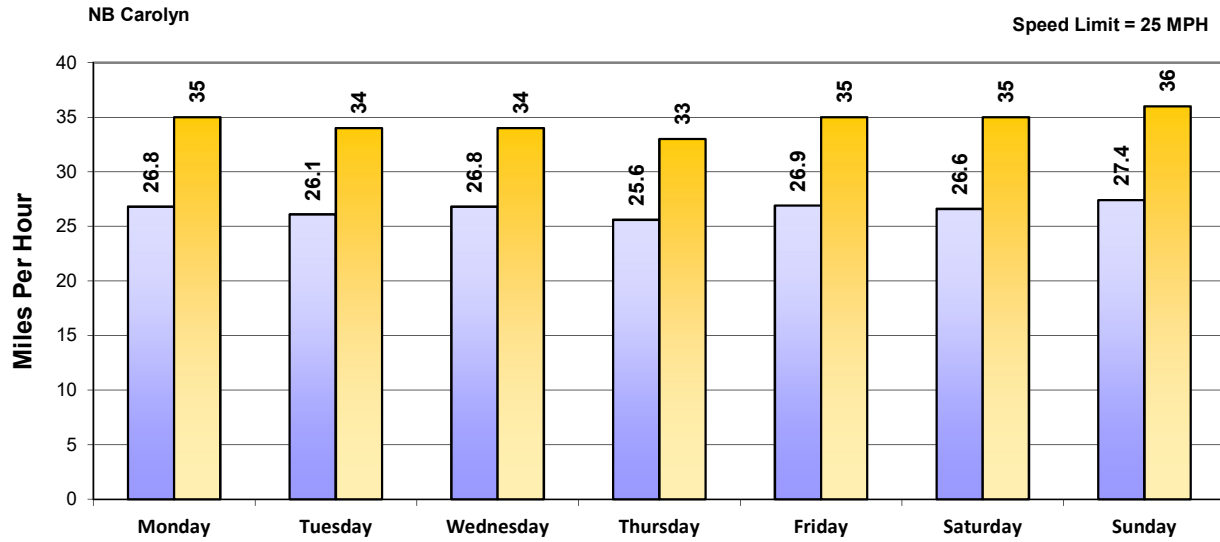

Vehicle and Speed Violator Counts

Tot. Vehicles

Week (7 days): 5/7/2018 - 5/13/2018

Daily Average Speeds

Week (7 days): 5/7/2018 - 5/13/2018

Daily Average Speeds vs. 85th Percentile Speeds

■ Avg. Speed
■ 85th pct Speed

Week (7 days): 5/7/2018 - 5/13/2018

Weekly Speed Summary - Vehicle Counts

Week (7 days): 5/7/2018 - 5/13/2018

Percentage of Vehicles Speeding

Week (7 days): 5/7/2018 - 5/13/2018

Vehicle Count by Peak Speed Bins

Week (7 days): 5/7/2018 - 5/13/2018

Vehicle Count by Avg. Speed Bins

Week (7 days): 5/7/2018 - 5/13/2018

Avg. vs. Peak Speeds by Percentage

Week (7 days): 5/7/2018 - 5/13/2018