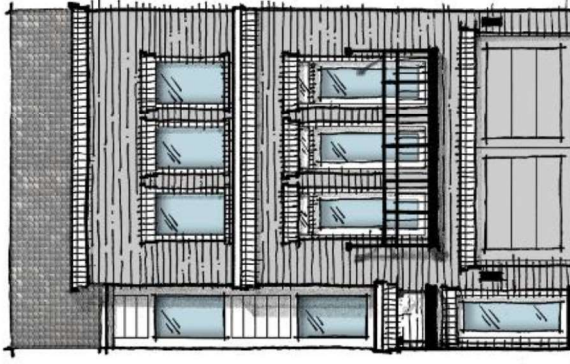

# Toll Brothers, America's Leading Luxury Homebuilder

20' WIDE UNIT  
REAR ENTRY

22' WIDE UNIT  
REAR ENTRY

24' WIDE UNIT  
FRONT ENTRY

**Projected Sales Prices:  
\$450,000 - \$525,000**