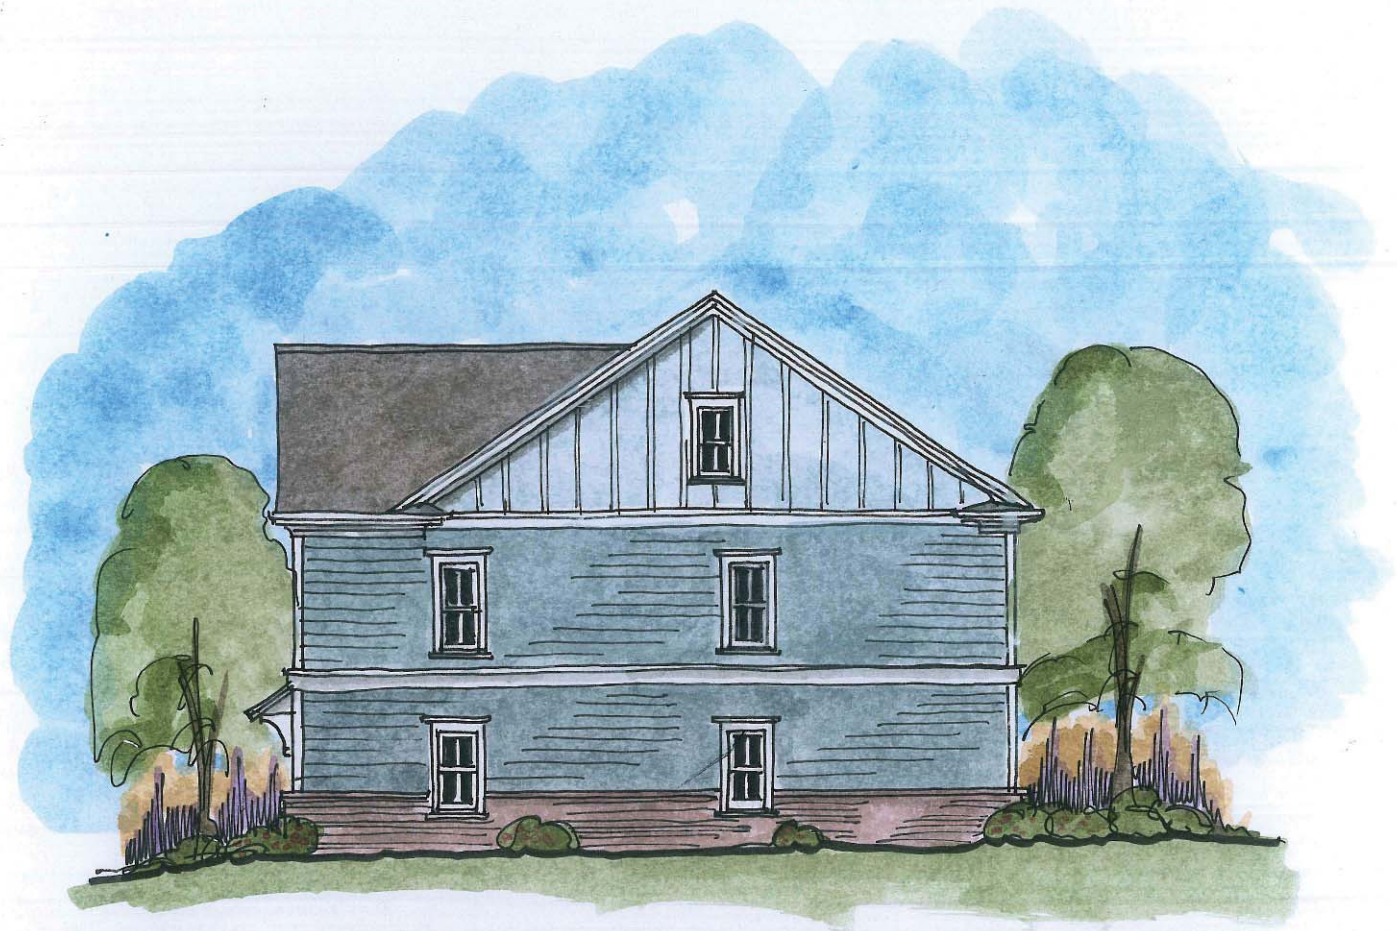

DAVID WEEKLEY HOMES

FRONT ELEVATION

CALDWELL • CLINE
ARCHITECTS • DESIGNERS
222 CRESCENT CIRCLE MARIETTA GA 30064
PHONE 770-424-3882 678-688-8930 FAX

The information contained in this document is the exclusive property of Caldwell Cline Architects and Designers and cannot be used or reproduced in any manner without the expressed consent of the owner.

DAVID WEEKLEY HOMES

REAR ELEVATION

CALDWELL • CLINE
ARCHITECTS • DESIGNERS
222 CRESCENT CIRCLE MARIETTA GA 30064
PHONE 770-424-3882 678-668-6930 FAX

The information contained in this document is the exclusive property of Caldwell Cline Architects and Designers and cannot be used or reproduced in any manner without the expressed consent of the owner.