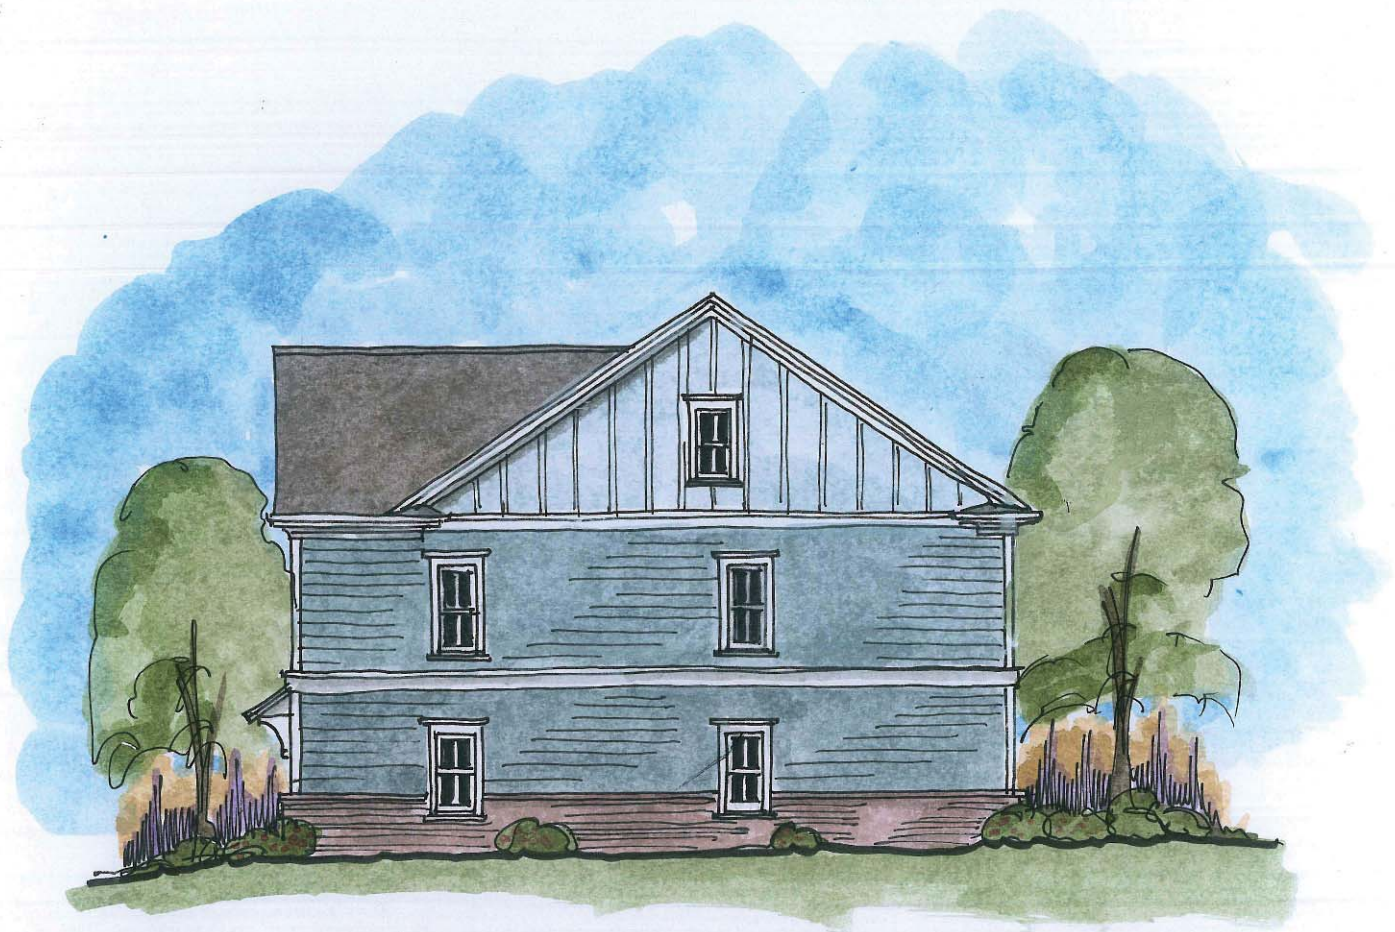

DAVID WEEKLEY HOMES

FRONT ELEVATION

**CALDWELL • CLINE**  
ARCHITECTS • DESIGNERS  
222 CRESCENT CIRCLE MARIETTA GA 30064  
PHONE 770-424-3882 678-688-8930 FAX

The information contained in this document is the exclusive property of Caldwell Cline Architects and Designers and cannot be used or reproduced in any manner without the expressed consent of the owner.

DAVID WEEKLEY HOMES

REAR ELEVATION

**CALDWELL • CLINE**  
ARCHITECTS • DESIGNERS  
222 CRESCENT CIRCLE MARIETTA GA 30064  
PHONE 770-424-3882 678-668-6930 FAX

The information contained in this document is the exclusive property of Caldwell Cline Architects and Designers and cannot be used or reproduced in any manner without the expressed consent of the owner.