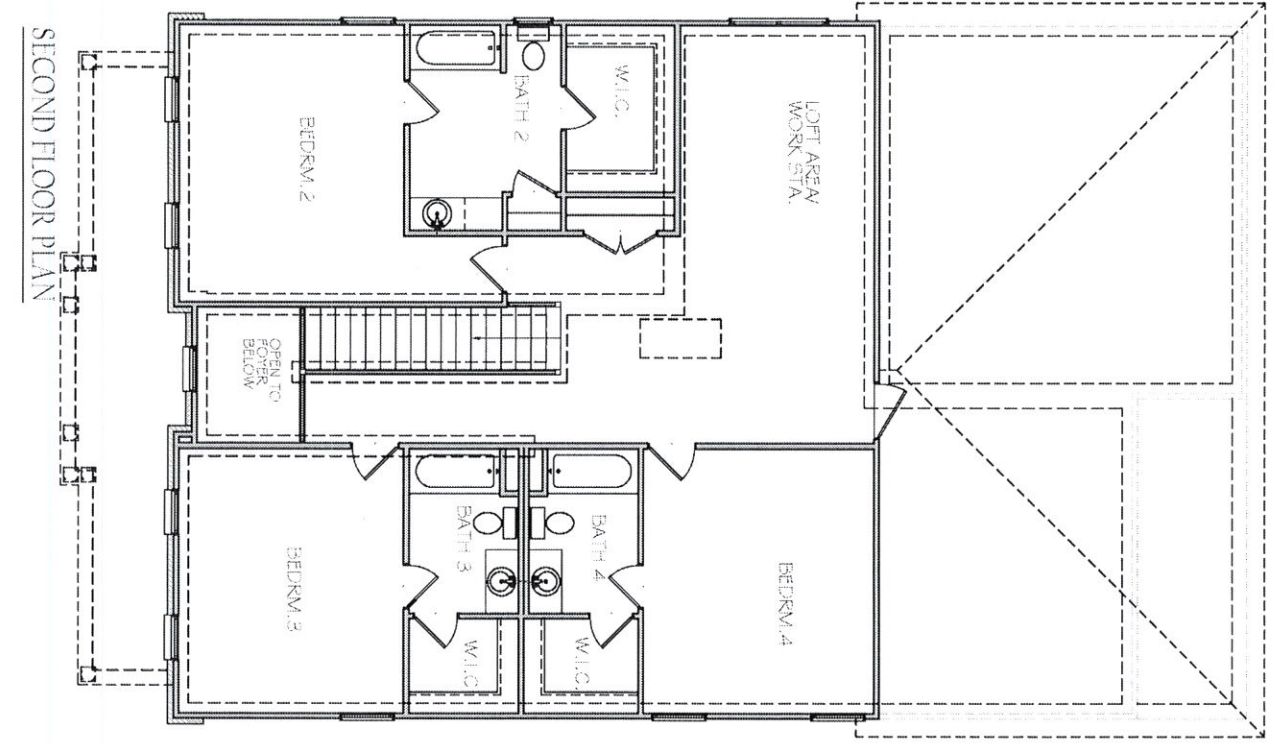

The Thornfield

884 Madison Grove Lane • Marietta, Georgia 30064
770-231-7719

Epic Homes

Epic Homes in its sole discretion, reserves the right to modify and change these features in order to improve the homes. This is for information only and is not a part of a legal contract and is subject to errors, omissions and change.