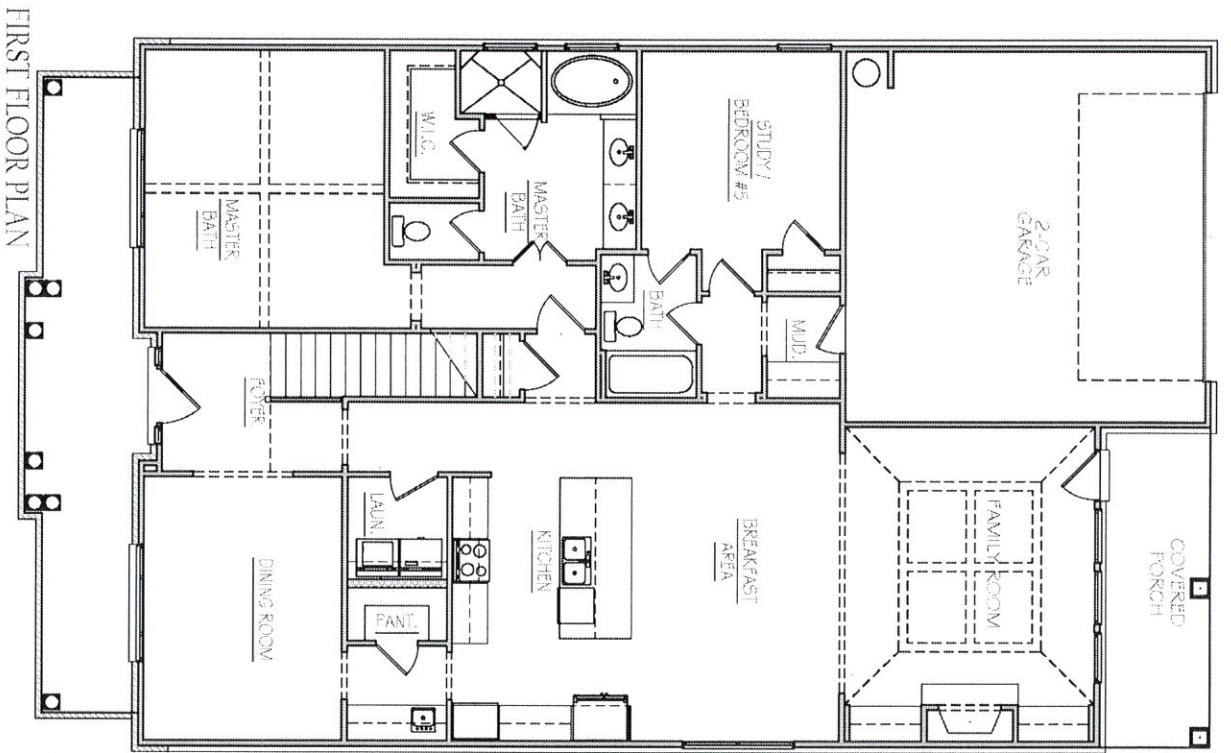

The Thornfield

884 Madison Grove Lane • Marietta, Georgia 30064
770-231-7719

Epic Homes

Epic Homes in its sole discretion, reserves the right to modify and change these features in order to improve the homes. This is for information only and is not a part of a legal contract and is subject to errors, omissions and change.