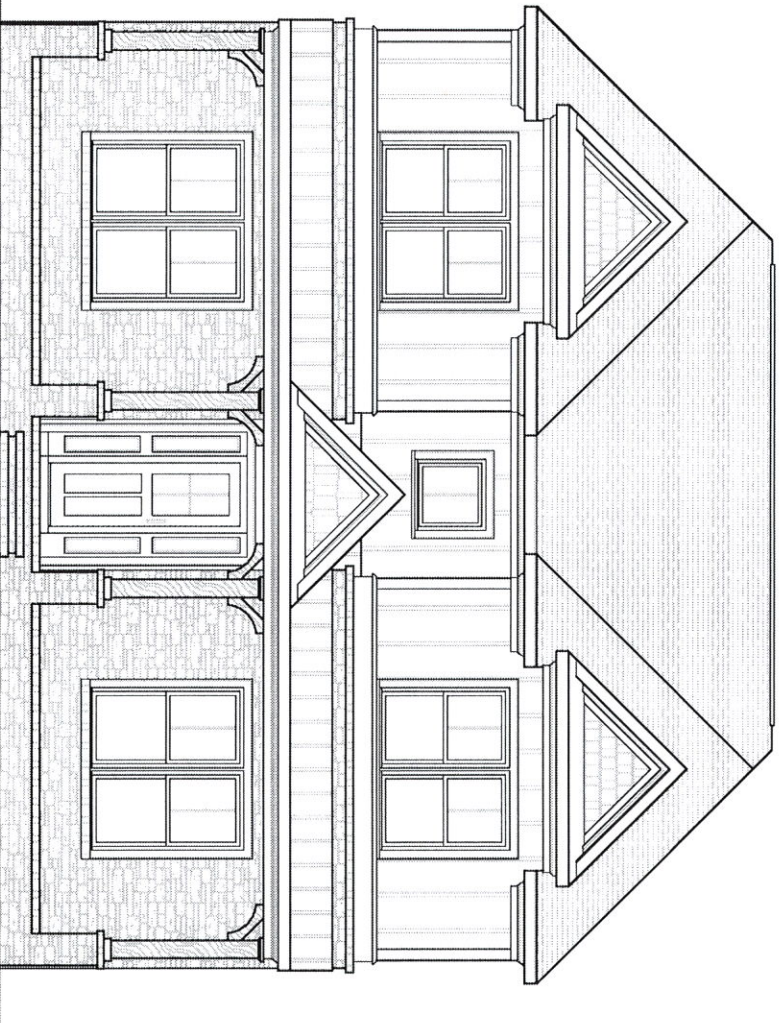

The Thornfield

FRONT ELEVATION "B"

Epic Homes

884 Madison Grove Lane • Marietta, Georgia 30064
770-231-7719

Epic Homes in its sole discretion, reserves the right to modify and change these features in order to improve the homes. This is for information only and is not a part of a legal contract and is subject to errors, omissions and change.