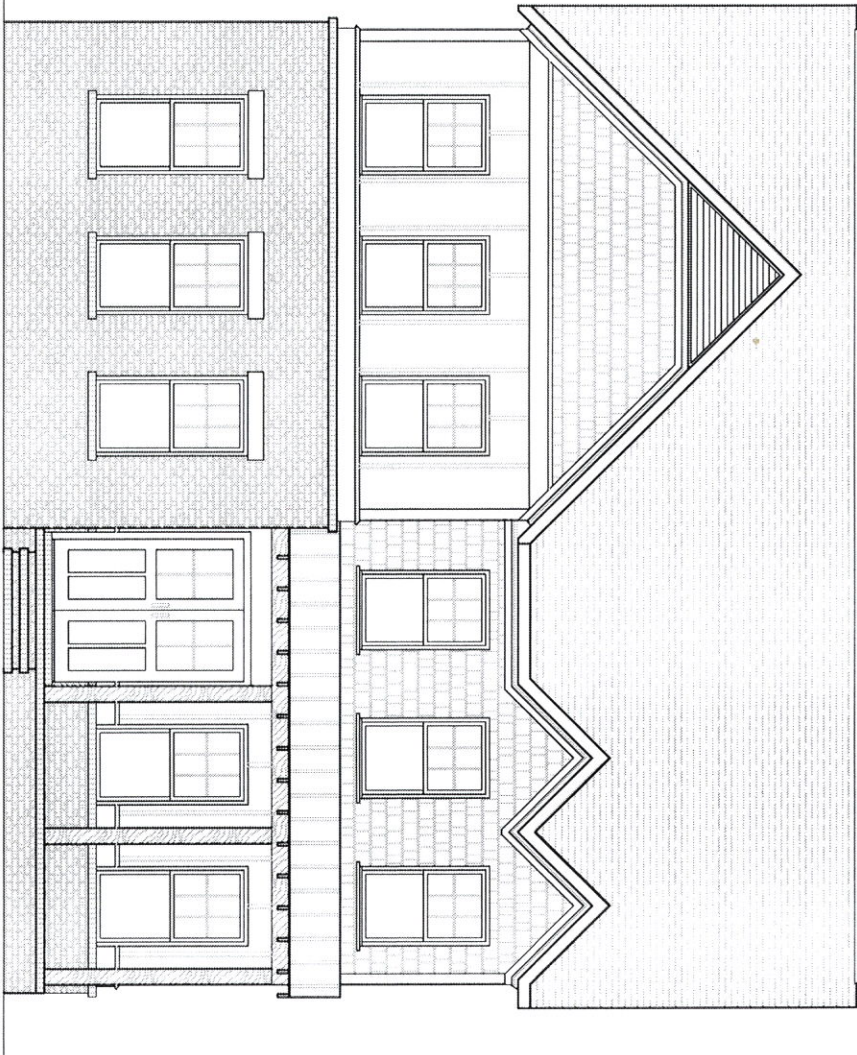

The Laurel

Elevation 'A'

Epic Homes

884 Madison Grove Lane • Marietta, Georgia 30064

770-231-7719

Epic Homes in its sole discretion, reserves the right to modify and change these features in order to improve the homes. This is for information only and is not a part of a legal contract and is subject to errors, omissions and change.