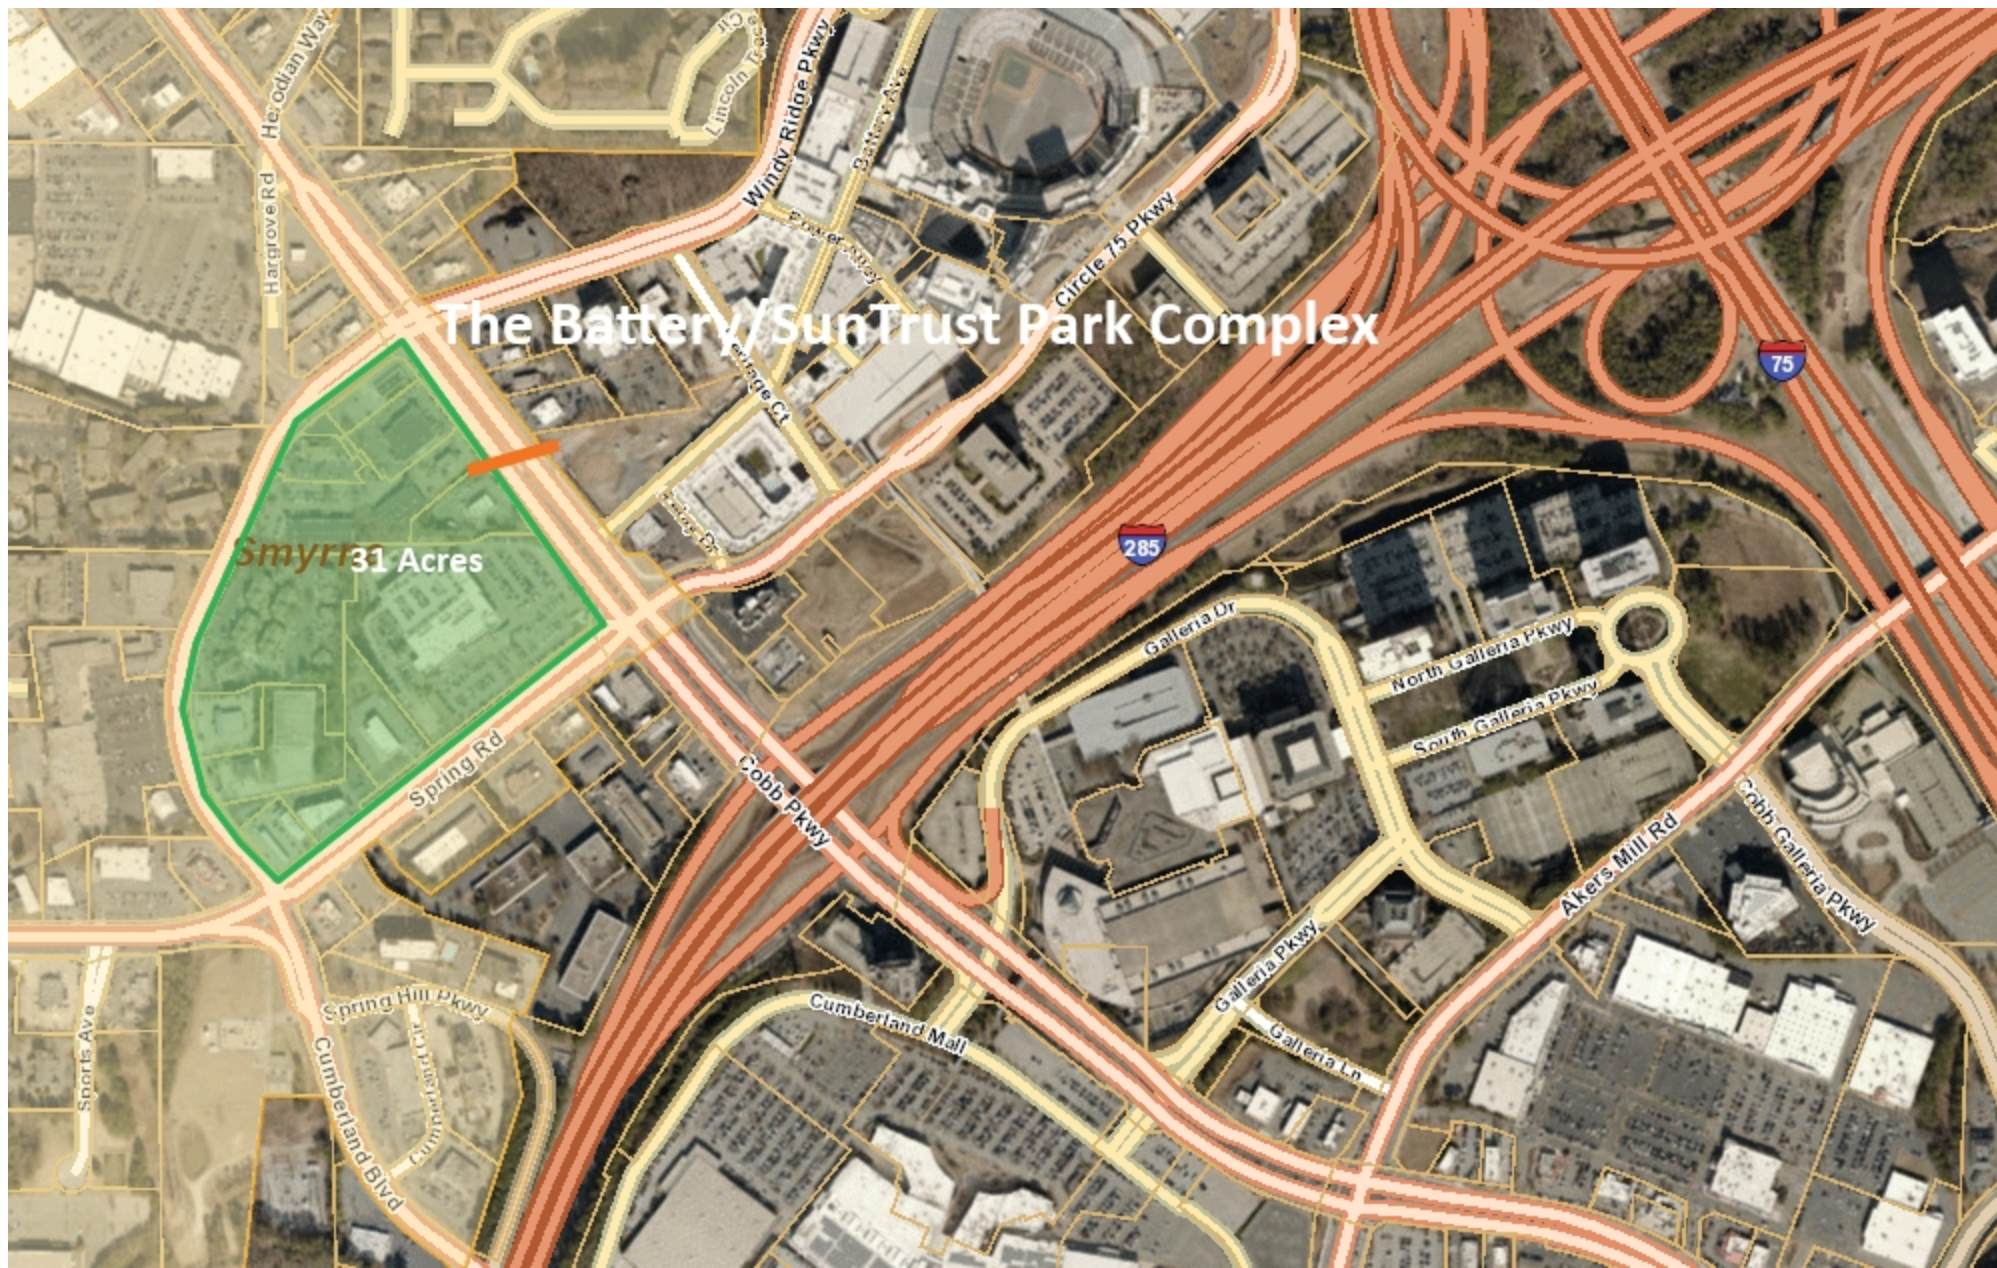

# Potential Redevelopment Block (31 Acres)

1,504.7      0      752.33      1,504.7 Feet

WGS\_1984\_Web\_Mercator\_Auxiliary\_Sphere  
© Cobb County Georgia

This map is a user generated static output from an Internet mapping site and is for reference only. Data layers that appear on this map may or may not be accurate, current, or otherwise reliable.

THIS MAP IS NOT TO BE USED FOR NAVIGATION

1: 9,028

Map Notes: