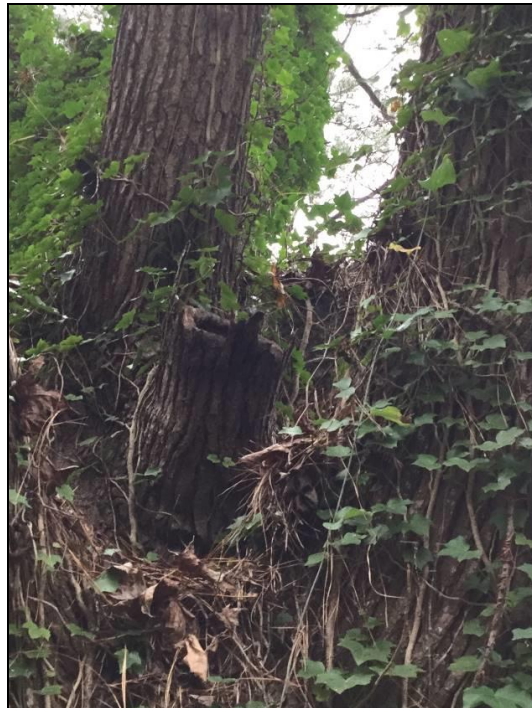

**24" dbh** Overstory-Genus oak, beech, birch, ash, blackgum, cedar, fir, hickory, maple, poplar, So. Magnolia, pecan, etc.

**36" dbh** Overstory-Genus pine

**Corn Road Property**

1. **Black Gum – 29" Below Split** – (Previous Tag #785) Fair to Good Condition
2. **Sweet Gum – 21+19" DBH or 31" below split** – (Previous Tag #786) A few dead limbs – Co-dominant with included bark at the split, Fair – **Request Not Specimen**

3. **Sweet Gum – 41" DBH** – (Previous Tag #306) Several large dead limbs, hollow when sounded in a few areas, several large conks at base around tree – **Request Not Specimen**

**Jonquil Road**

4. **Water Oak – 53” DBH – (Tag #415)** Minor amount of mistletoe in canopy – 2 large dead limbs that could be pruned - Fair to Good Condition
5. **Water Oak – 53” DBH – (Tag #417)** Found 2 conks at base and large areas of wetwood on fence side. Poor Condition – **Request Not Specimen**