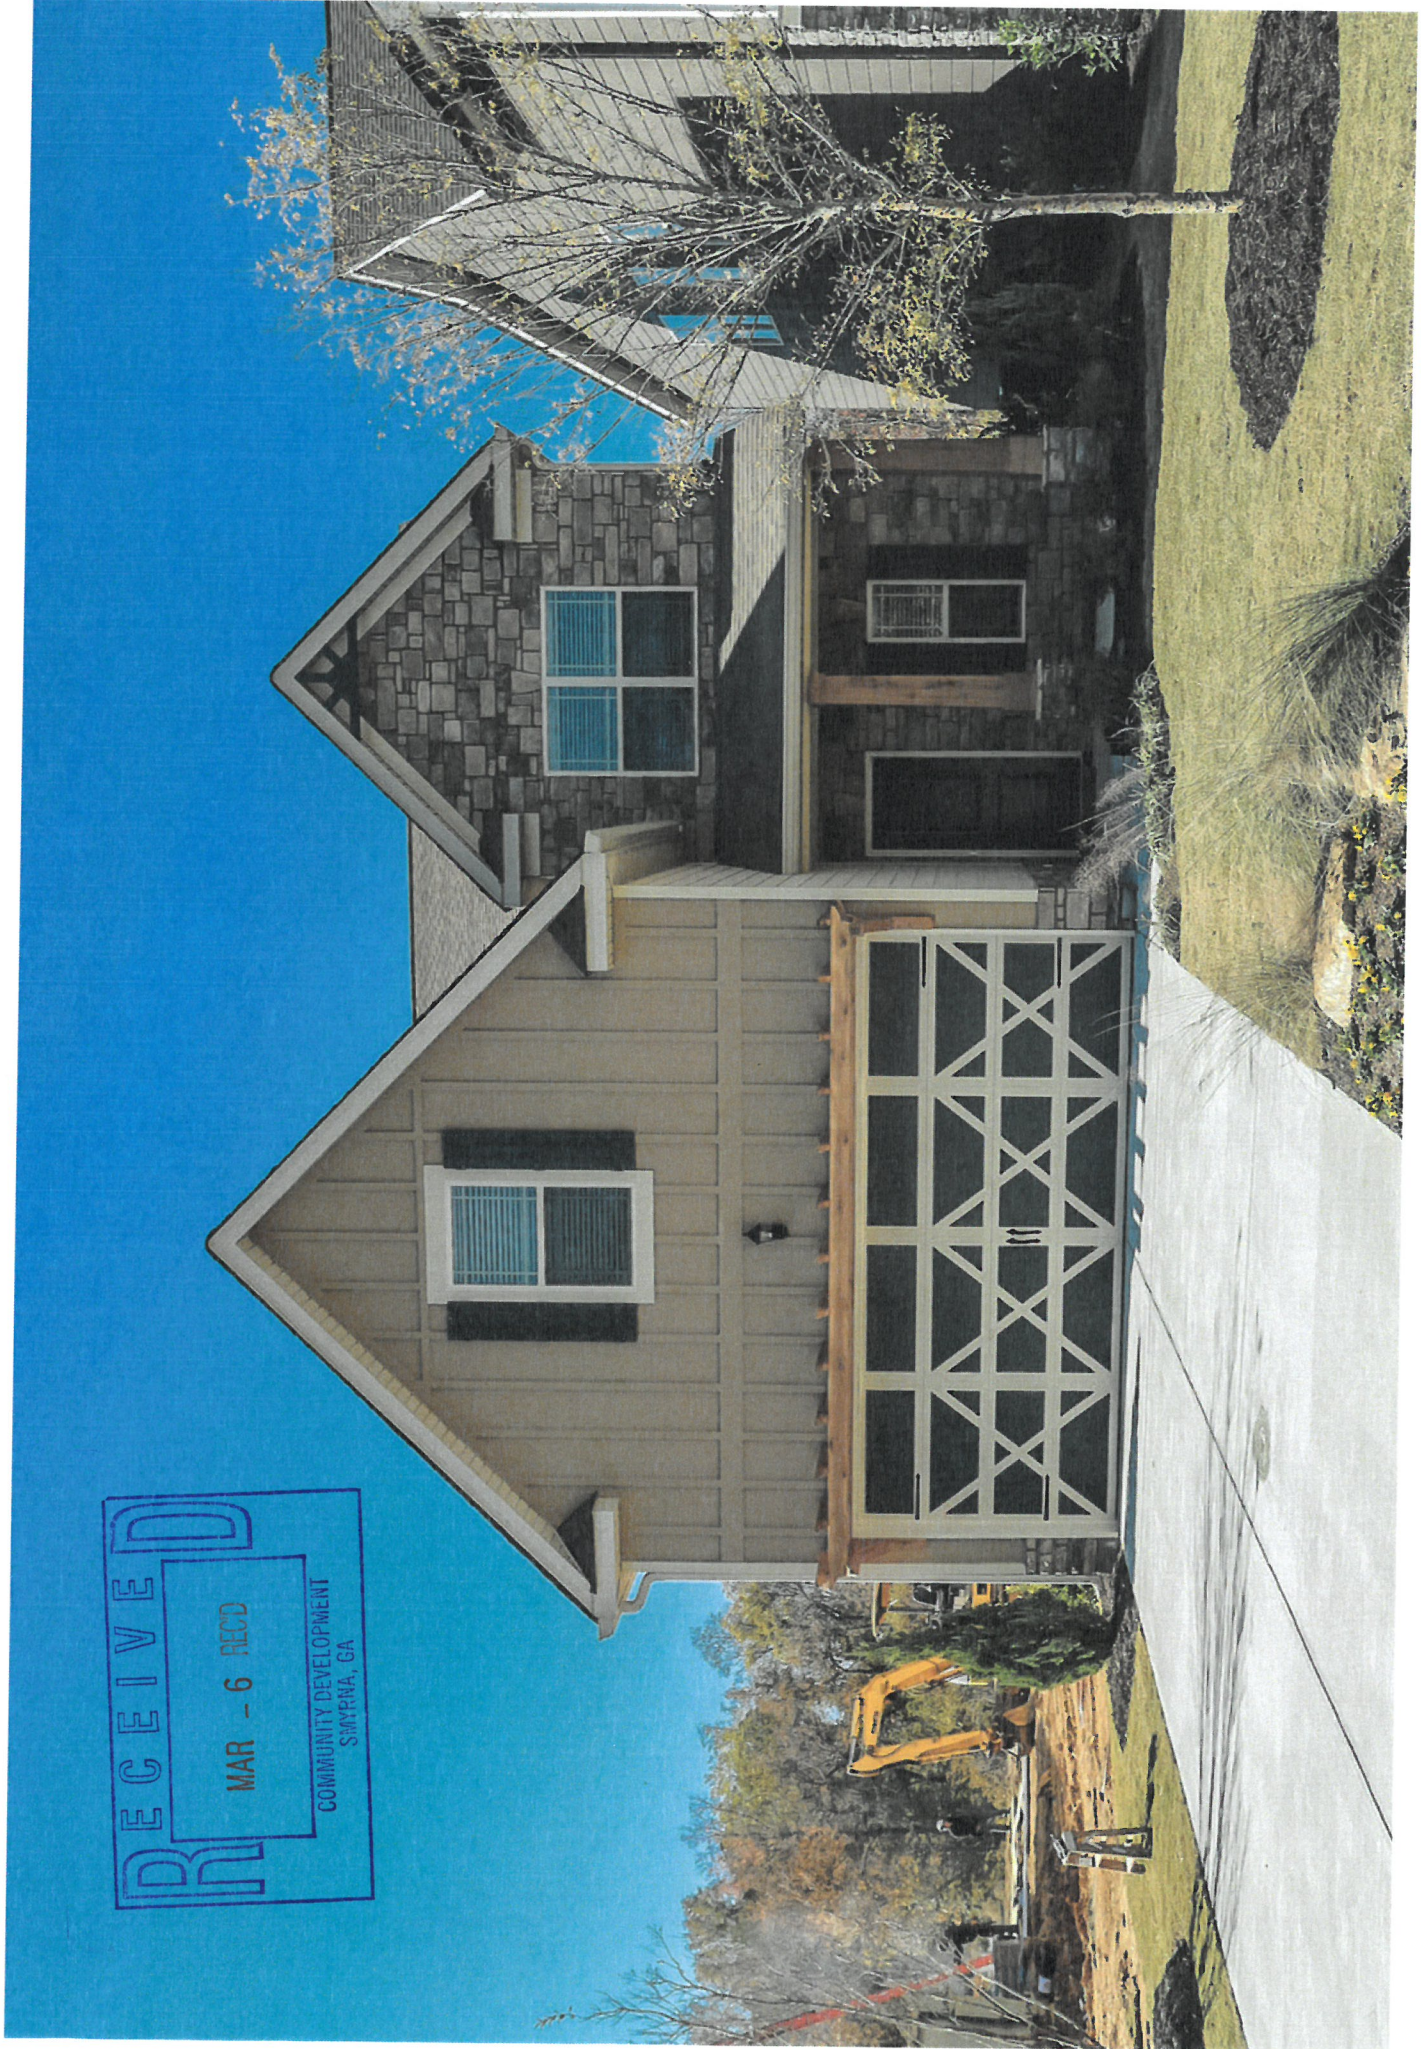

# "The Julianne"

Master on Main  
4 BEDROOMS  
3-1/2 BATHS

3272 SQFT

CRAWFORD CREEK  
HOMEBUILDERS

## Crawford Creek HomeBuilders

RECEIVED  
MAR - 6 RECD  
COMMUNITY DEVELOPMENT  
SMYRNA, GA

RECEIVED  
MAR - 6 REC'D  
COMMUNITY DEVELOPMENT  
SMYRNA, GA

CLICK TO ENLARGE

RECEIVED  
MAR - 6 RECD  
COMMUNITY DEVELOPMENT  
SMYRNA, GA

263

PROPERTY