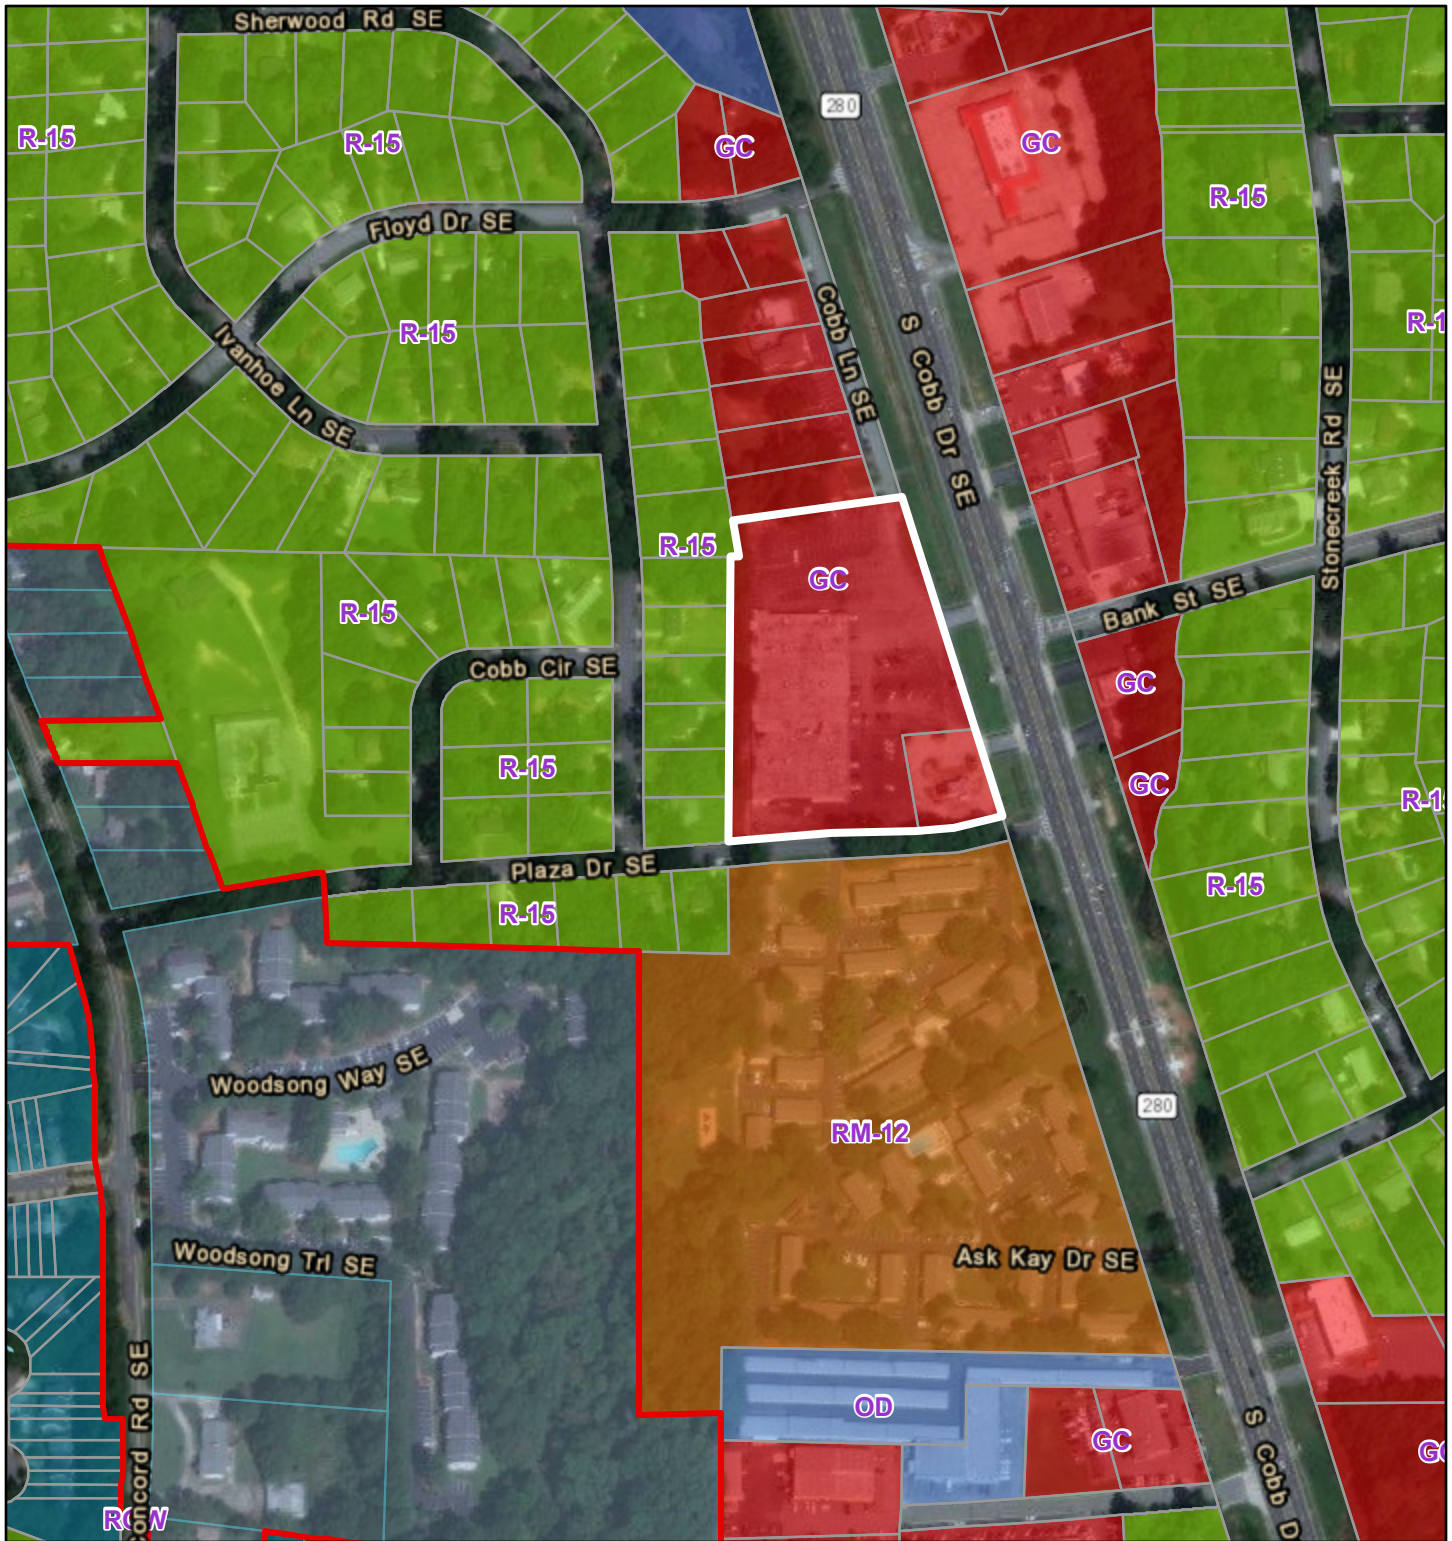

City of Smyrna

9/24/2019, 3:59:30 PM

- | | |
|-------------------------|---------------------|
| Addresses | RM-12 |
| Smyrna City Limits Line | GC |
| Smyrna Parcels | OD |
| Zoning | OI |
| R-15 | ROW |
| RTD | Cobb County Parcels |

Esri, HERE, Garmin, (c) OpenStreetMap contributors, Source: Esri, DigitalGlobe, GeoEye, Earthstar Geographics, CNES/Airbus DS, USDA, USGS, AeroGRID, IGN, and the GIS User Community